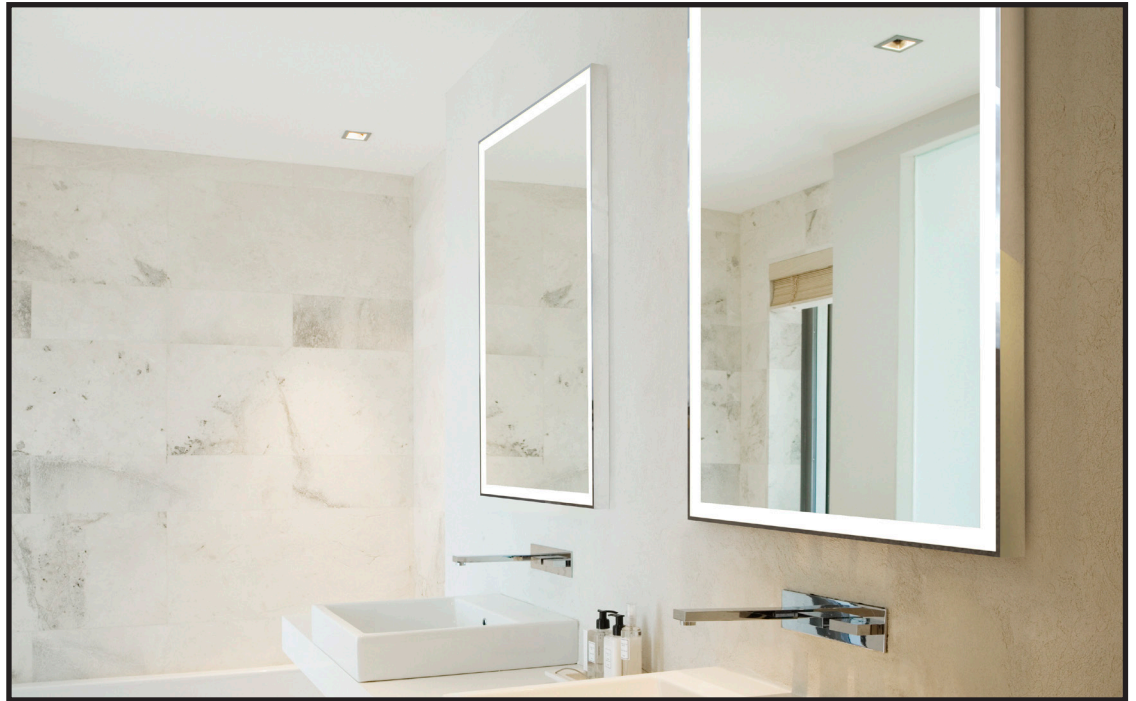

### Chelsea Collection Framed Illuminated Mirror

The Chelsea Collection by GlassCrafters illuminated mirror with Tribeca decorative frame offers superior light functionality that is unparalleled. Delivering high output, dimmable LED, warm white light with a built-in mirror defogger, it is created to enhance your daily grooming experience. The Tribeca frame's carefully detailed design and multiple finish options will make a style statement in any bath space or makeup station.

### Product Features

- 1 5/8" Thick, **Low Profile Design**
- Sizes: 24"x30", 24"x36", 36"x36"
- Dimmable LED Light Source
- Providing Optimal Light for Daily Bathroom Tasks
- Natural White Light (3000 Kelvin Color Temperature)
- Optimum-clear (low iron) glass
- Ideal Color Rendering Index (90+ CRI)
- High Output Lighting (1400-1500 Lumens)
- Includes Mirror Defogger
- Connects to Standard Wall Switch CL Dimmers
- ETL Certification (Damp Environment)