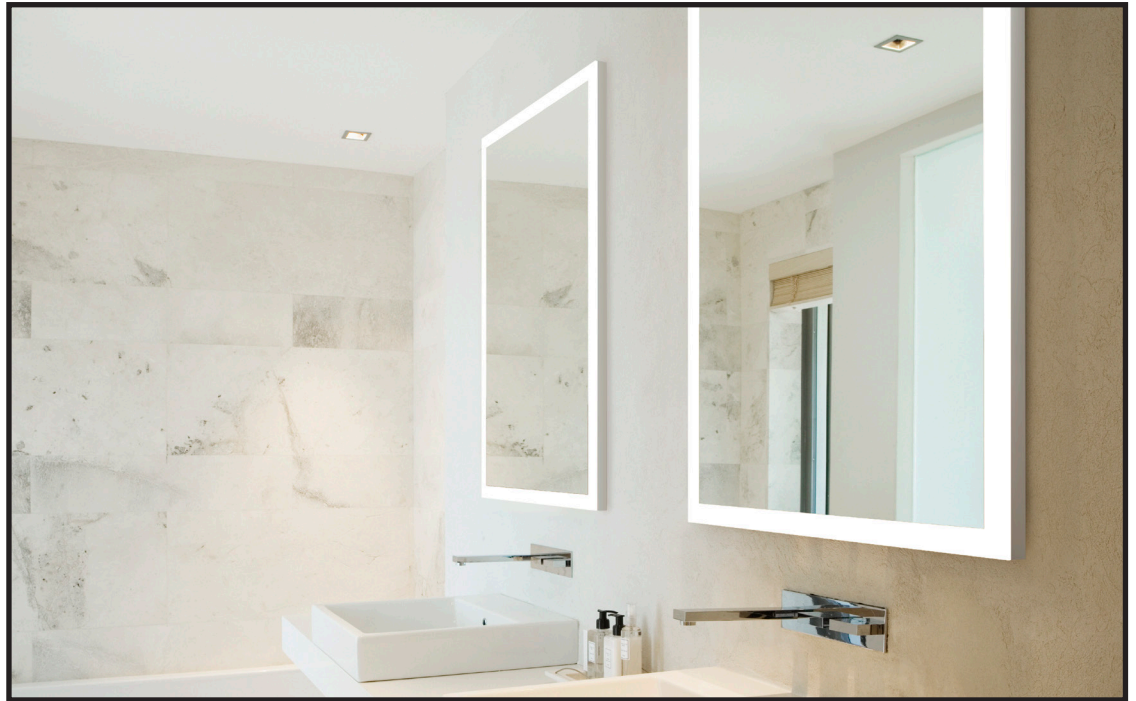

GLASSCRAFTERS INC.

www.GlassCraftersMirroredCabinets.com

Frameless Illuminated Mirror

Chelsea Collection Frameless Illuminated Mirror

The Chelsea Collection by GlassCrafters **ultra-thin**, frameless, illuminated wall mirror offers superior light functionality that is unparalleled. Delivering high output, dimmable LED, warm white light with a built-in mirror defogger, the Chelsea illuminated mirror enhances your daily grooming experience.

Product Features

- 1 5/16" Thick, **Low Profile Design**
- Sizes: 24"x30", 24"x36", 36"x36"
- Dimmable LED Light Source
- Providing Optimal Light for Daily Bathroom Tasks
- Natural White Light (3000 Kelvin Color Temperature)
- Optimum-clear (low iron) glass
- Ideal Color Rendering Index (90+ CRI)
- High Output Lighting (1400-1500 Lumens)
- Includes Mirror Defogger
- Connects to Standard Wall Switch CL Dimmers
- ETL Certification (Damp Environment)