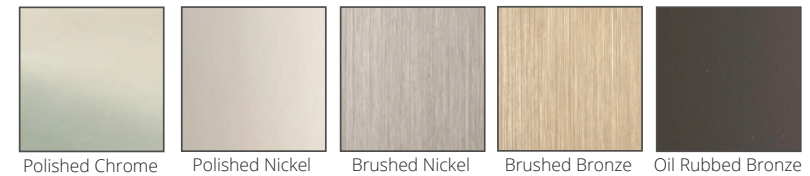

Decorative frame finishes