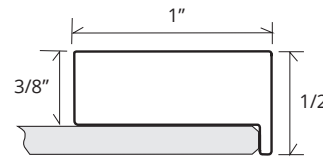

DF-FM-2436-LE
 23 1/8" x 36 1/8"

DF-FM-2036-LE
 19 1/8" x 36 1/8"

DF-FM-1636-LE
 15 1/8" x 36 1/8"

DF-FM-2430-LE
 23 1/8" x 30 1/8"

DF-FM-2030-LE
 19 1/8" x 30 1/8"

DF-FM-1630-LE
 15 1/8" x 30 1/8"

Section view - LEXINGTON FRAME