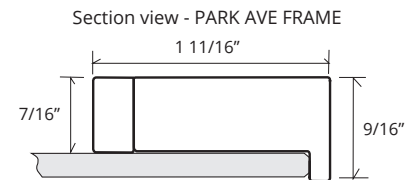

DF-FM-2436-PA
 23 1/4" x 36 1/4"

DF-FM-2036-PA
 19 1/4" x 36 1/4"

DF-FM-1636-PA
 15 1/4" x 36 1/4"

DF-FM-2430-PA
 23 1/4" x 30 1/4"

DF-FM-2030-PA
 19 1/8" x 30 1/4"

DF-FM-1630-PA
 15 1/4" x 30 1/4"

Decorative frame finishes