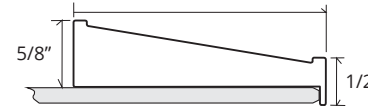

Section view - SOHO FRAME
2 3/8"