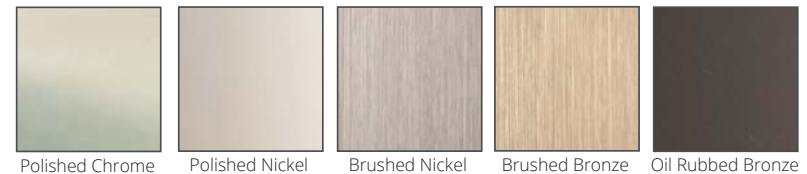

DF-FM-2030-SO  
19 1/8" x 30 1/8"

*3/4" Beveled Mirror  
also available  
all sizes, all finishes*

Section view - SOHO FRAME  
2 3/8"

Decorative frame finishes

GLASSCRAFTERS, INC.  
193 Veterans Blvd. Carlstadt, NJ 07072  
1+ (800) 233-7362 (F) 1+ (888) 233-7362  
sales@glasscraftersinc.com