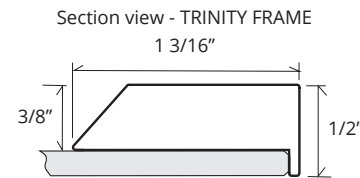

DF-FM-2436-TR
 23 1/8" x 36 1/8"

DF-FM-2036-TR
 19 1/8" x 36 1/8"

DF-FM-1636-TR
 15 1/8" x 36 1/8"

DF-FM-2430-TR
 23 1/8" x 30 1/8"

DF-FM-2030-TR
 19 1/8" x 30 1/8"

DF-FM-1630TR
 15 1/8" x 30 1/8"

Decorative frame finishes