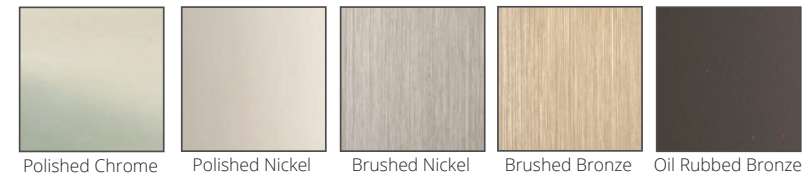

Decorative frame finishes

GLASSCRAFTERS, INC.
193 Veterans Blvd. Carlstadt, NJ 07072
1+ (800) 233-7362 (F) 1+ (888) 233-7362
sales@glasscraftersinc.com
Products That Reflect Your Style