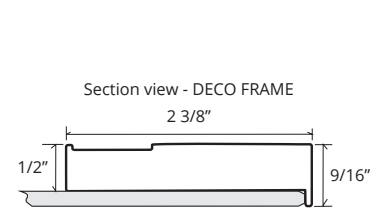

DECO FRAMED MIRROR CABINET

GC2036-4-SC-DE

Side Mirror Kit - Order for Surface Mount, #SMK4-36
Beveled Mirror also available (add "BM" to model code)

SPECIFICATIONS

Roughing-in Opening	18 3/8" x 35 3/8"
Overall Dimensions	19 1/8" x 36 1/8"

GLASSCRAFTERS INC.

Finishes: Polished Chrome, Polished Nickel, Brushed Nickel, Brushed Bronze, Oil Rubbed Bronze

Side Mirror Kit
SMK4-36
Order for Surface Mount

GLASSCRAFTERS, INC.
193 Veterans Blvd. Carlstadt, NJ 07072
1+ (800) 233-7362 (F) 1+ (888) 233-7362
sales@glasscraftersinc.com
Products That Reflect Your Style