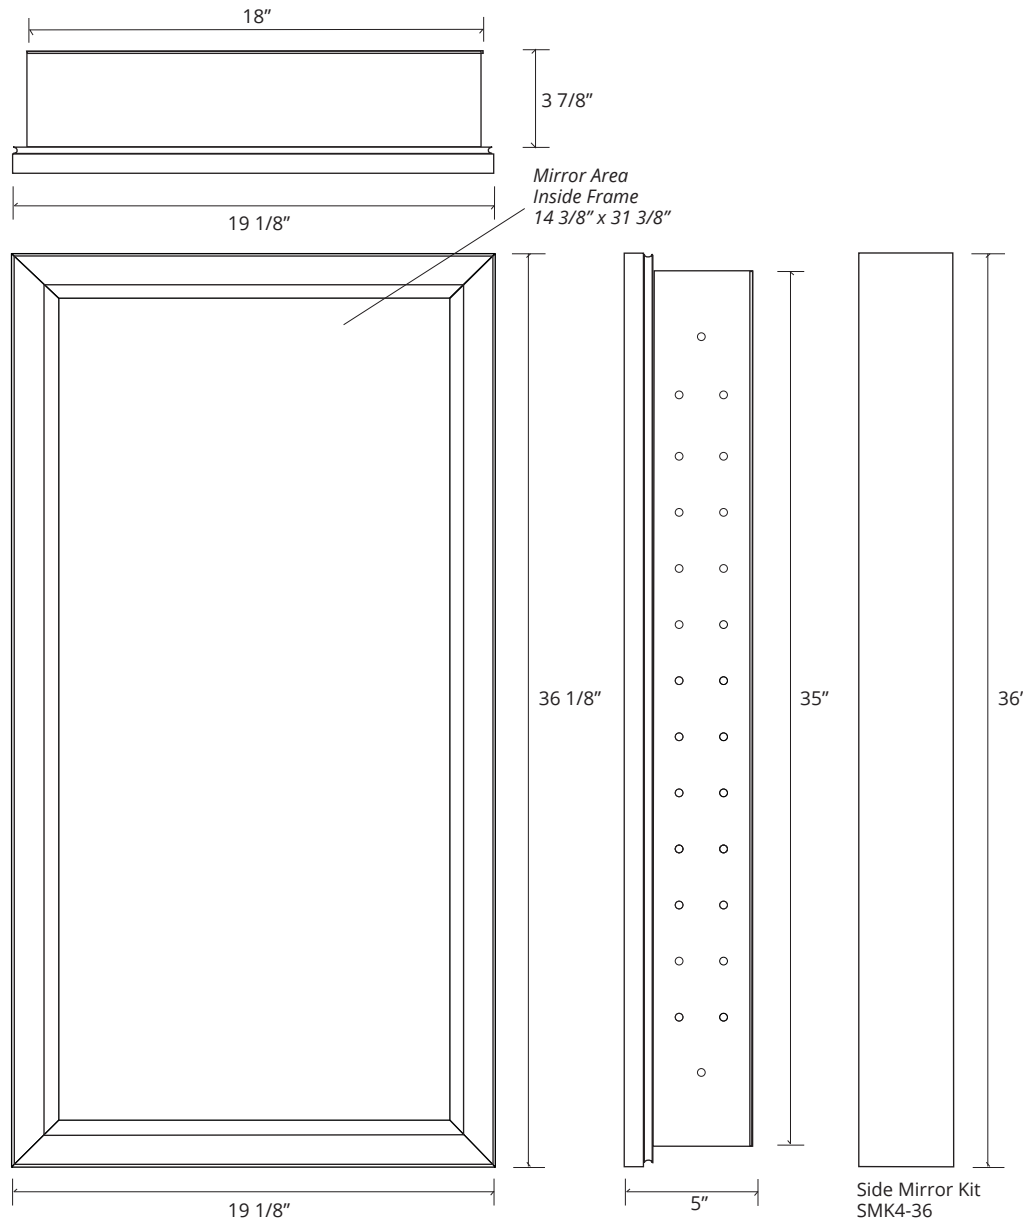

DECO FRAMED MIRROR CABINET

GC2036-4-SC-DE

Side Mirror Kit - Order for Surface Mount, #SMK4-36
Beveled Mirror also available (add "BM" to model code)

SPECIFICATIONS

Roughing-in Opening	18 3/8" x 35 3/8"
Overall Dimensions	19 1/8" x 36 1/8"

GLASSCRAFTERS INC.

Finishes: Polished Chrome, Polished Nickel, Brushed Nickel, Brushed Bronze, Oil Rubbed Bronze

Side Mirror Kit
SMK4-36
Order for Surface Mount

GLASSCRAFTERS, INC.
193 Veterans Blvd. Carlstadt, NJ 07072
1+ (800) 233-7362 (F) 1+ (888) 233-7362
sales@glasscraftersinc.com
Products That Reflect Your Style