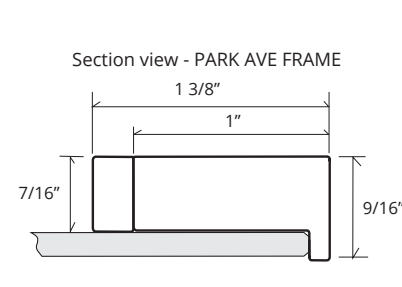

PARK AVE FRAMED MIRROR CABINET

GC2036-4-SC-PA

Side Mirror Kit - Order for Surface Mount, #SMK4-36
 Beveled Mirror also available (add "BM" to model code)

Finishes: Polished Chrome, Polished Nickel, Brushed Nickel, Brushed Bronze, Oil Rubbed Bronze, Satin Brass, Iron-Black

GLASSCRAFTERS INC.

SPECIFICATIONS

Roughing-in Opening	18 3/8" x 35 3/8"
Overall Dimensions	19 1/4" x 36 1/4"

Side Mirror Kit
 SMK4-36
 Order for Surface Mount

GLASSCRAFTERS, INC.
 193 Veterans Blvd. Carlstadt, NJ 07072
 1+ (800) 233-7362 (F) 1+ (888) 233-7362
 sales@glasscraftersinc.com
Products That Reflect Your Style