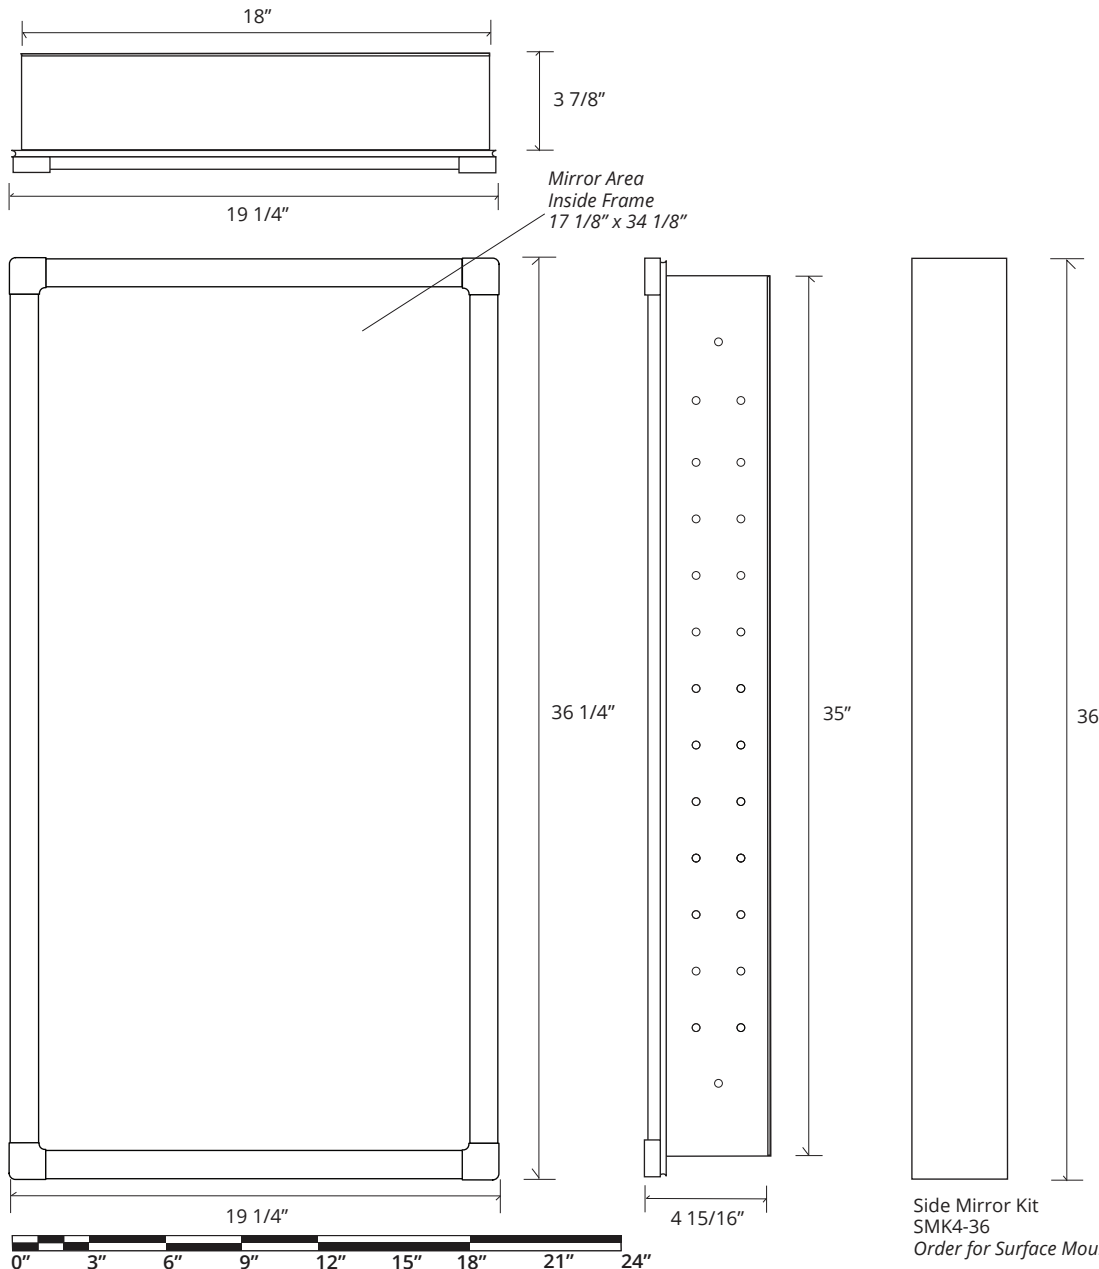

PARK AVE FRAMED MIRROR CABINET

GC2036-4-SC-PA

Side Mirror Kit - Order for Surface Mount, #SMK4-36
 Beveled Mirror also available (add "BM" to model code)

Finishes: Polished Chrome, Polished Nickel, Brushed Nickel, Brushed Bronze, Oil Rubbed Bronze, Satin Brass, Iron-Black

GLASSCRAFTERS INC.

SPECIFICATIONS

Roughing-in Opening	18 3/8" x 35 3/8"
Overall Dimensions	19 1/4" x 36 1/4"

Side Mirror Kit
 SMK4-36
 Order for Surface Mount

GLASSCRAFTERS, INC.
 193 Veterans Blvd. Carlstadt, NJ 07072
 1+ (800) 233-7362 (F) 1+ (888) 233-7362
 sales@glasscraftersinc.com
Products That Reflect Your Style