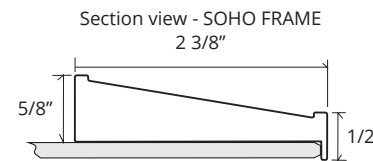

Side Mirror Kit
SMK4-30
Order for Surface Mount

GLASSCRAFTERS, INC.
193 Veterans Blvd. Carlstadt, NJ 07072
1+ (800) 233-7362 (F) 1+ (888) 233-7362
sales@glasscraftersinc.com
Products That Reflect Your Style