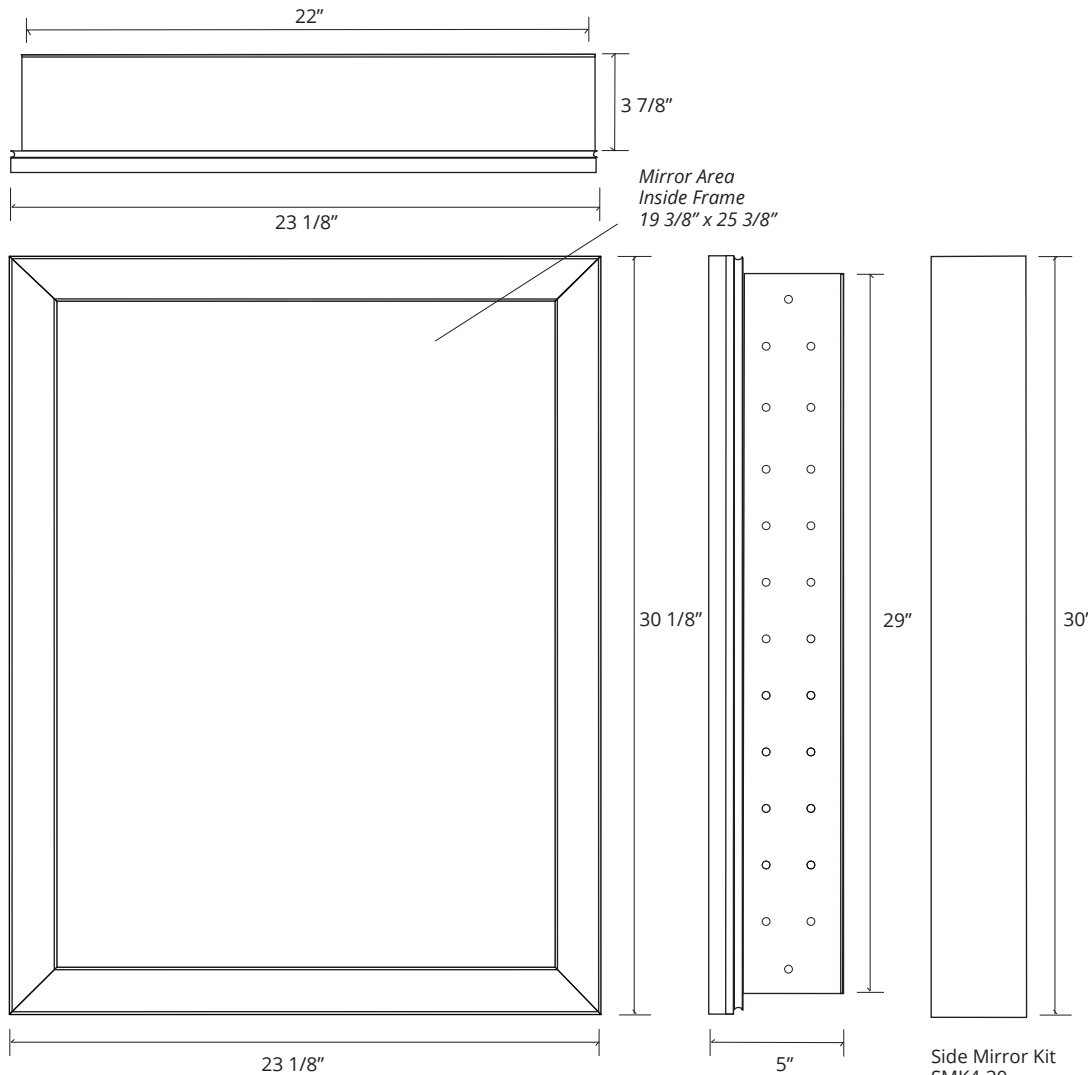

# SOHO FRAMED MIRROR CABINET

## GC2430-4-SC-SO

Side Mirror Kit - Order for Surface Mount, #SMK4-30  
 Beveled Mirror also available (add "BM" to model code)

### SPECIFICATIONS

Roughing-in Opening	22 3/8" x 29 3/8"
Overall Dimensions	23 1/8" x 30 1/8"

Finishes: Polished Chrome, Polished Nickel, Brushed Nickel, Brushed Bronze, Oil Rubbed Bronze

GLASSCRAFTERS INC.