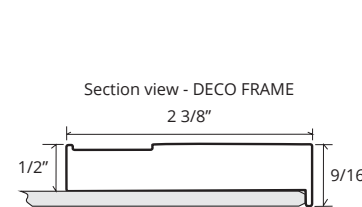

DECO FRAMED MIRROR CABINET

GC2430-6-SC-DE

Side Mirror Kit - Order for Surface Mount, #SMK6-30; or Semi Recessed #SRMK2-30
 Beveled Mirror also available (add "BM" to model code)

Finishes: Polished Chrome, Polished Nickel, Brushed Nickel, Brushed Bronze, Oil Rubbed Bronze

SPECIFICATIONS

Roughing-in Opening	22 3/8" x 29 3/8"
Overall Dimensions	23 1/8" x 30 1/8"

GLASSCRAFTERS INC.

Side Mirror Kit
 SMK6-30
 Order for
 Surface Mount

Side Mirror Kit
 SRMK2-30
 Order for
 Semi-Recessed
 Mount