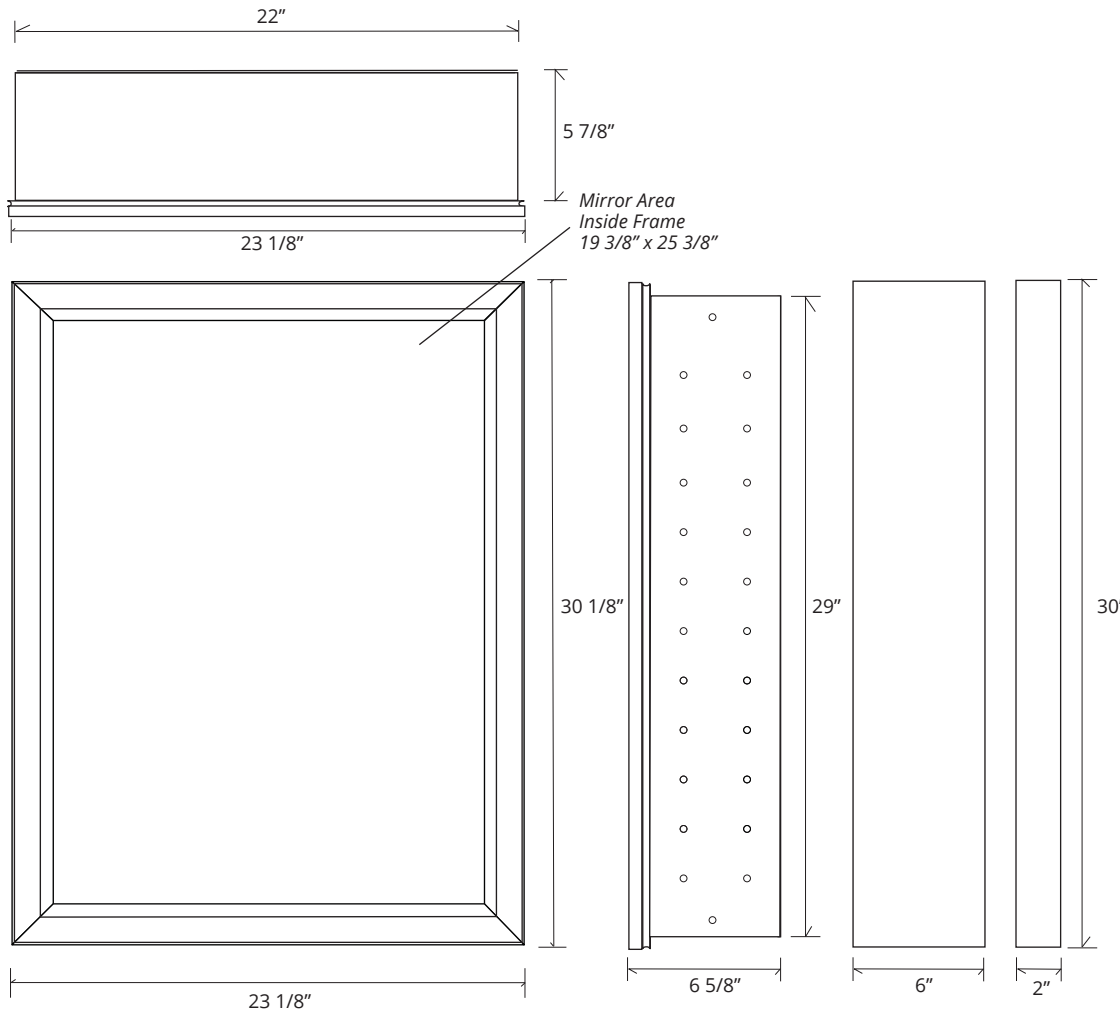

DECO FRAMED MIRROR CABINET

GC2430-6-SC-DE

Side Mirror Kit - Order for Surface Mount, #SMK6-30; or Semi Recessed #SRMK2-30
 Beveled Mirror also available (add "BM" to model code)

Finishes: Polished Chrome, Polished Nickel, Brushed Nickel, Brushed Bronze, Oil Rubbed Bronze

SPECIFICATIONS

Roughing-in Opening	22 3/8" x 29 3/8"
Overall Dimensions	23 1/8" x 30 1/8"

GLASSCRAFTERS INC.

Side Mirror Kit
 SMK6-30
 Order for
 Surface Mount

Side Mirror Kit
 SRMK2-30
 Order for
 Semi-Recessed
 Mount