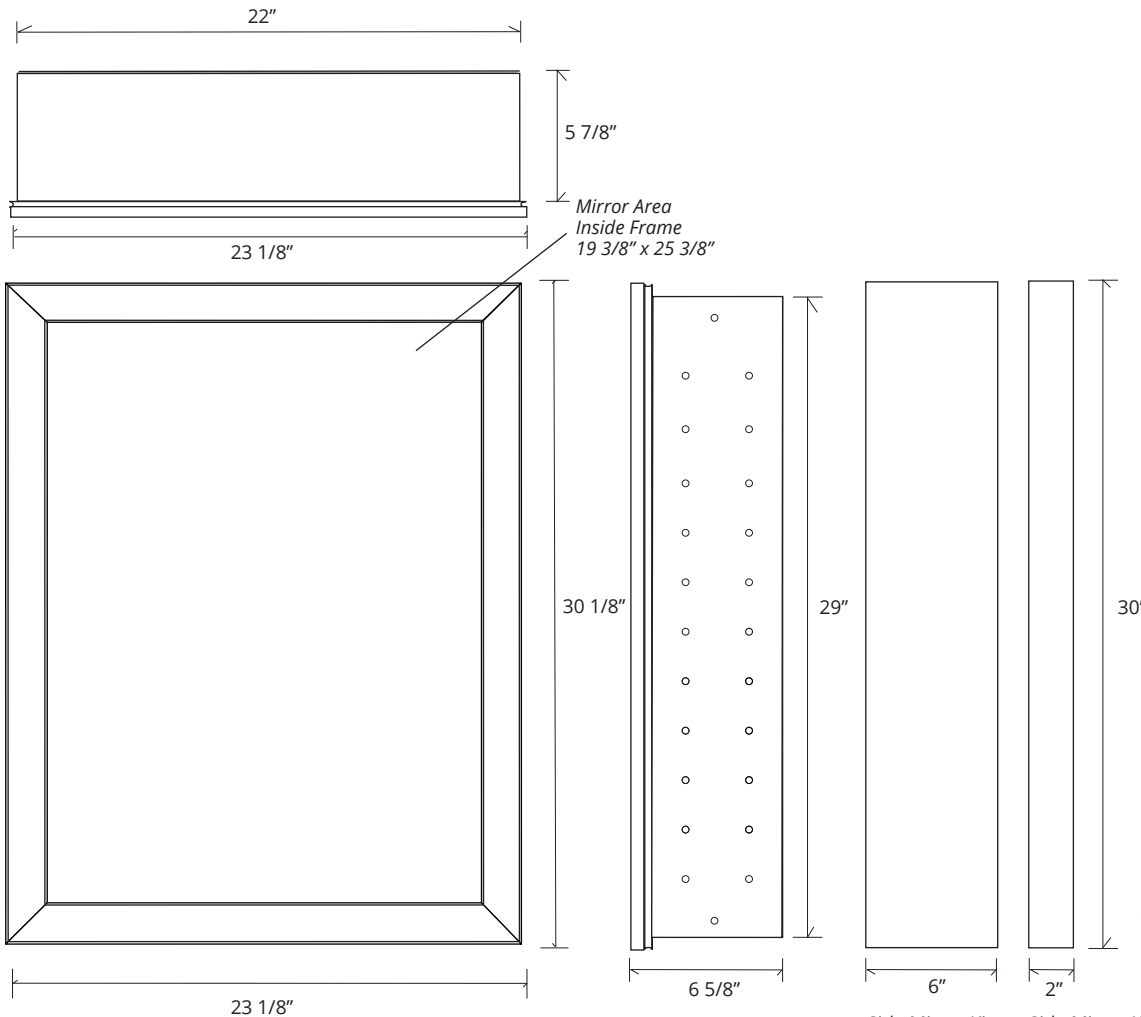

SOHO FRAMED MIRROR CABINET

GC2430-6-SC-SO

Side Mirror Kit - Order for Surface Mount, #SMK6-30; or Semi Recessed #SRMK2-30
Beveled Mirror also available (add "BM" to model code)

SPECIFICATIONS

Roughing-in Opening	22 3/8" x 29 3/8"
Overall Dimensions	23 1/8" x 30 1/8"

GLASSCRAFTERS INC.

Finishes: Polished Chrome, Polished Nickel, Brushed Nickel, Brushed Bronze, Oil Rubbed Bronze

Side Mirror Kit
SMK6-30
Order for
Surface Mount

Side Mirror Kit
SRMK2-30
Order for
Semi-Recessed
Mount