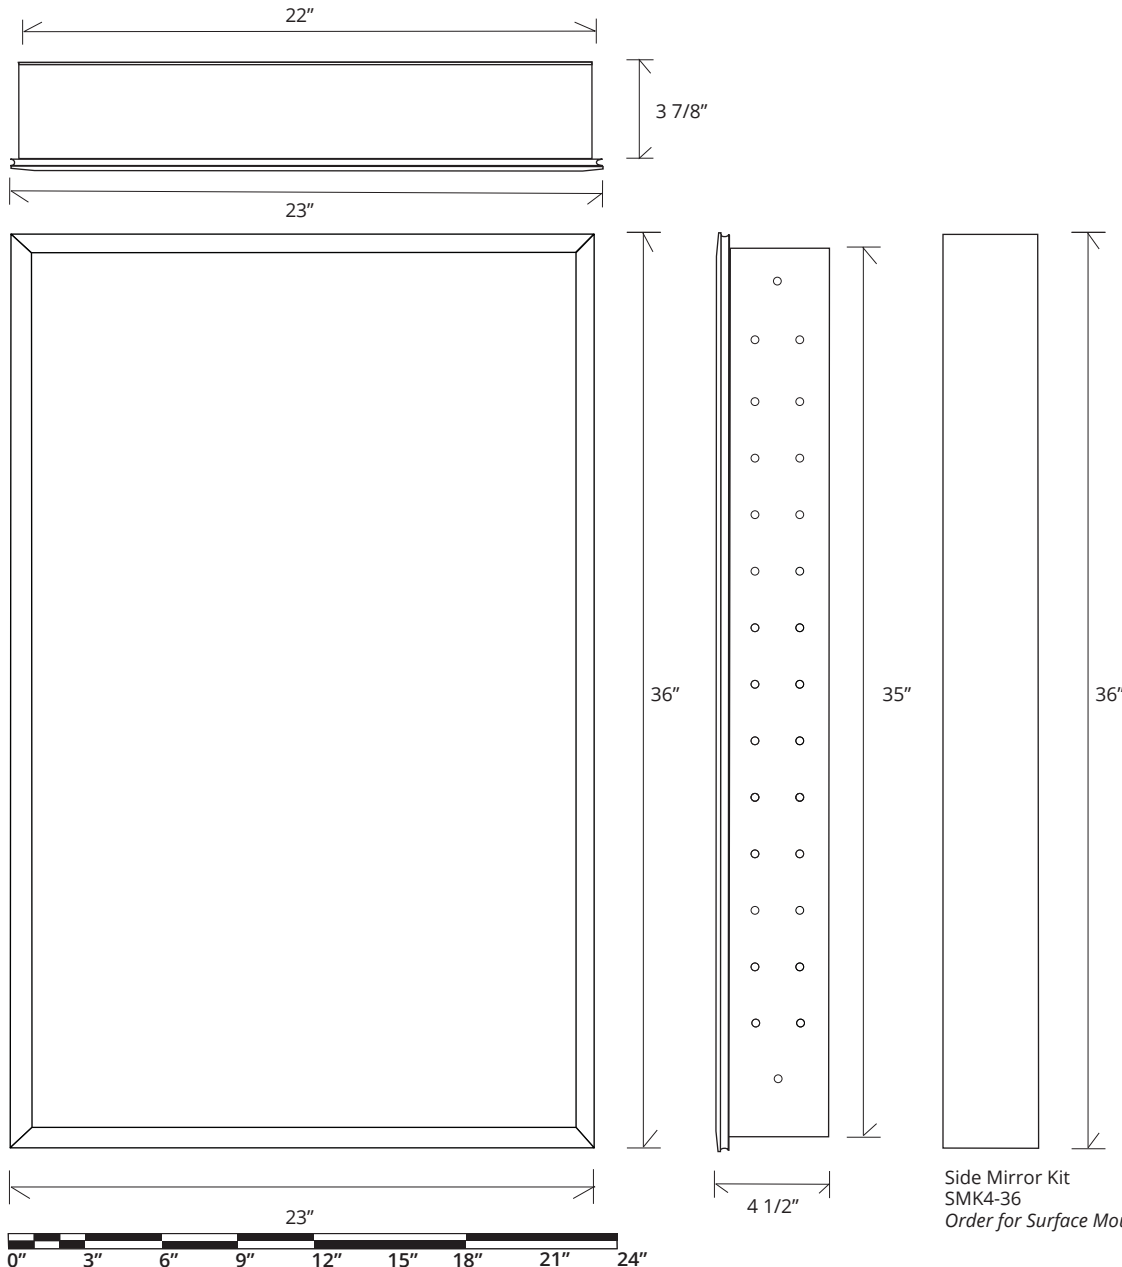

# FRAMELESS 3/4" BEVELED MIRROR CABINET

## GC2436-4-SC-BM

Side Mirror Kit - Order for Surface Mount, #SMK4-36

### SPECIFICATIONS

Roughing-in Opening	22 3/8" x 35 3/8"
Overall Dimensions	23" x 36"

GLASSCRAFTERS INC.

Side Mirror Kit  
SMK4-36  
Order for Surface Mount

Beveled Mirror Section View

GLASSCRAFTERS, INC.  
193 Veterans Blvd. Carlstadt, NJ 07072  
1+ (800) 233-7362 (F) 1+ (888) 233-7362  
sales@glasscraftersinc.com  
**Products That Reflect Your Style**