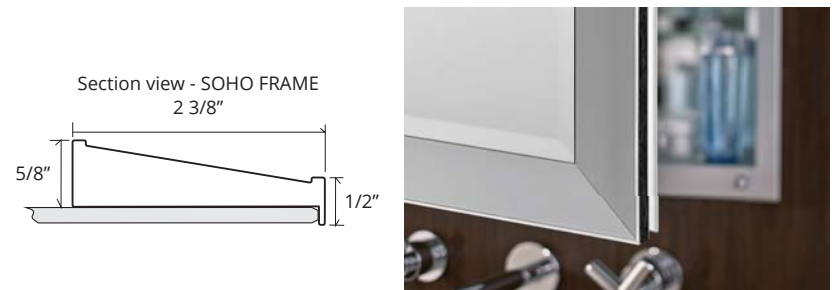

# SOHO FRAMED MIRROR CABINET

## GC2436-4-SC-SO

Side Mirror Kit - Order for Surface Mount, #SMK4-36  
 Beveled Mirror also available (add "BM" to model code)

### SPECIFICATIONS

Roughing-in Opening	22 3/8" x 35 3/8"
Overall Dimensions	23 1/8" x 36 1/8"

Finishes: Polished Chrome, Polished Nickel, Brushed Nickel, Brushed Bronze, Oil Rubbed Bronze

GLASSCRAFTERS INC.