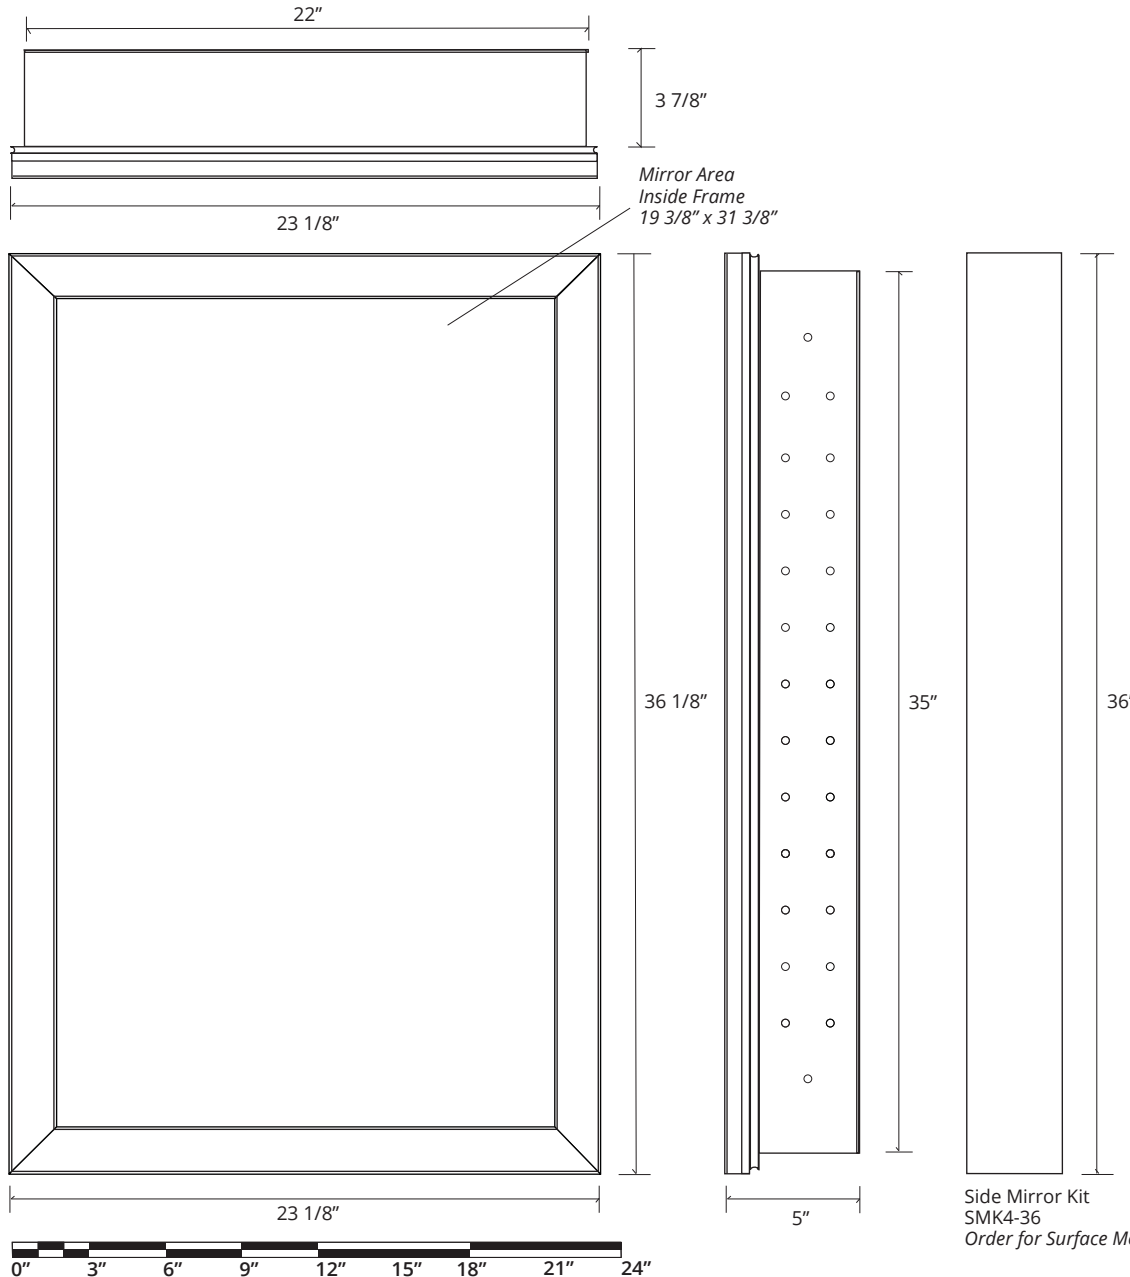

# SOHO FRAMED MIRROR CABINET

## GC2436-4-SC-SO

Side Mirror Kit - Order for Surface Mount, #SMK4-36  
 Beveled Mirror also available (add "BM" to model code)

### SPECIFICATIONS

Roughing-in Opening	22 3/8" x 35 3/8"
Overall Dimensions	23 1/8" x 36 1/8"

Finishes: Polished Chrome, Polished Nickel, Brushed Nickel, Brushed Bronze, Oil Rubbed Bronze

GLASSCRAFTERS INC.