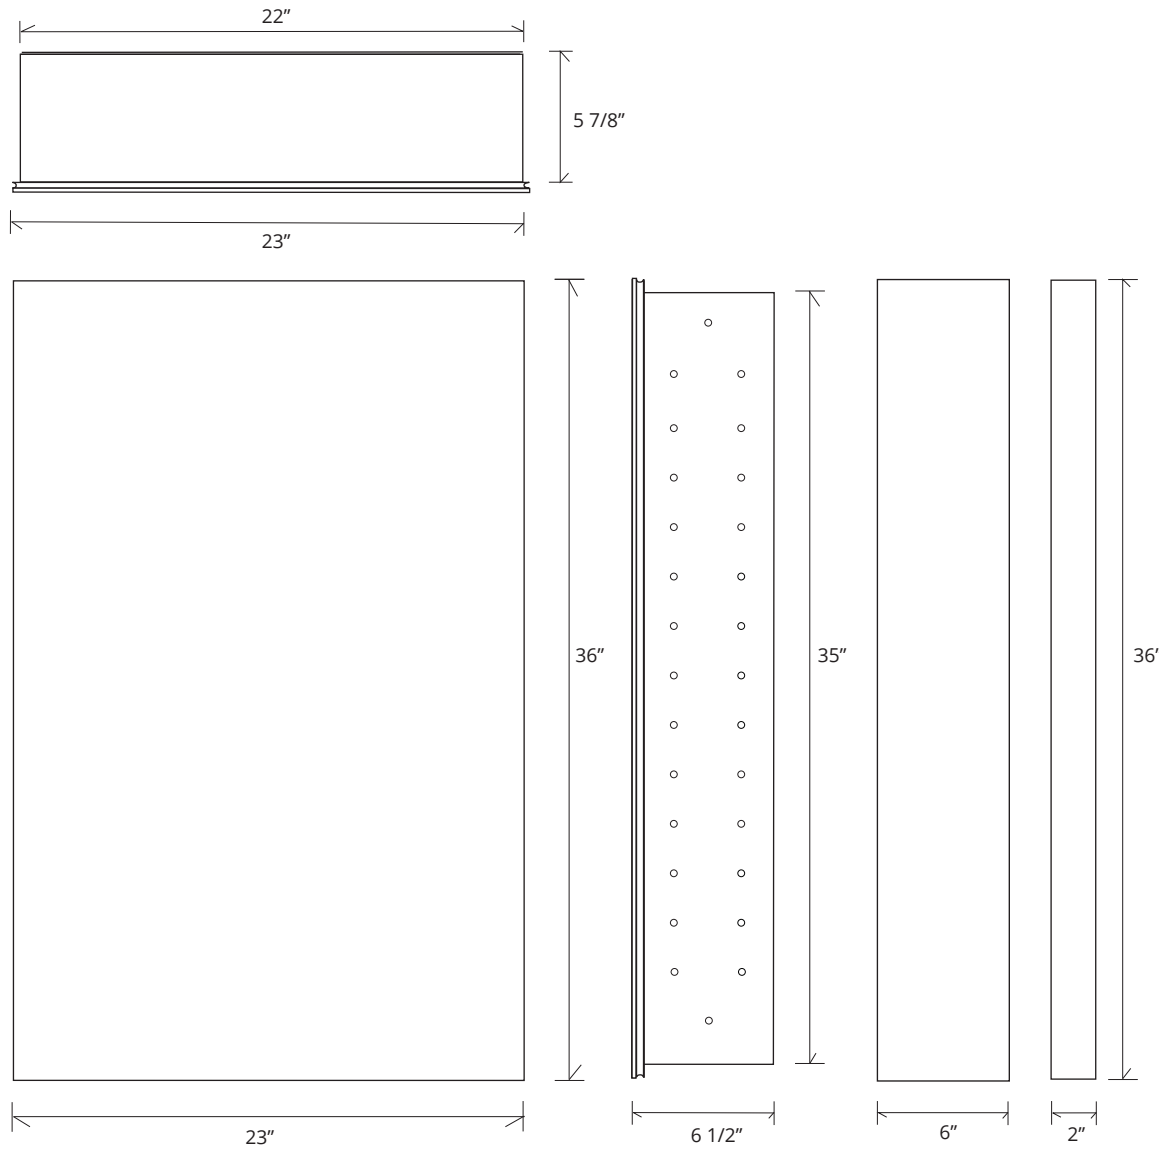

FRAMELESS MIRROR CABINET

GC2436-6-SC-FM

Side Mirror Kit - Order for Surface Mount, #SMK6-36; or Semi Recessed #SRMK2-36
Beveled Mirror also available (add "BM" to model code)

SPECIFICATIONS

Roughing-in Opening	22 3/8" x 35 3/8"
Overall Dimensions	23" x 36"

GLASSCRAFTERS INC.

Side Mirror Kit
SMK6-36
Order for
Surface Mount

Side Mirror Kit
SRMK2-36
Order for
Semi-Recessed
Mount

GLASSCRAFTERS, INC.
193 Veterans Blvd. Carlstadt, NJ 07072
1+ (800) 233-7362 (F) 1+ (888) 233-7362
sales@glasscraftersinc.com
Products That Reflect Your Style