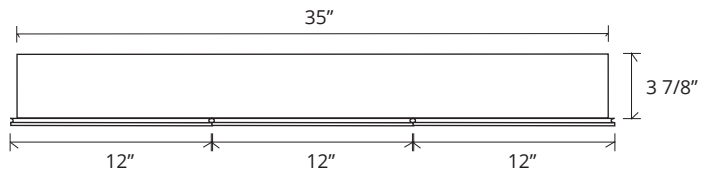

## GC3630-4-SC-FM-Tri

Side Mirror Kit - Order for Surface Mount, #SMK4-30

Beveled Mirror also available (*replace "FM" with "BM" in model code*)

### SPECIFICATIONS

Roughing-in Opening	35 3/8" x 29 3/8"
Overall Dimensions	36" x 30"

GLASSCRAFTERS INC.

Side Mirror Kit  
SMK4-30  
Order for Surface Mount

Shows  
Beveled Mirror  
Cabinet Doors  
also  
available