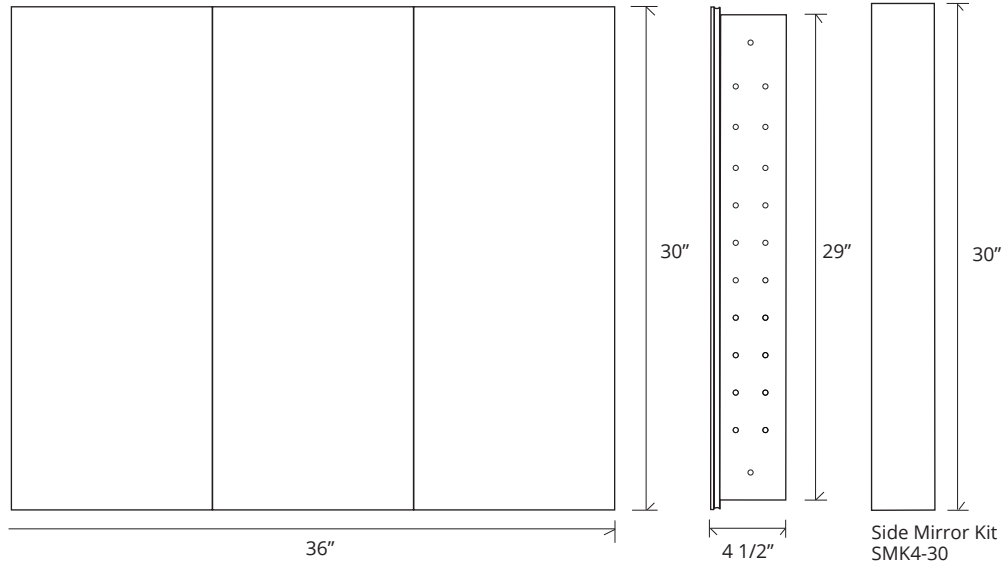

## GC3630-4-SC-FM-Tri

Side Mirror Kit - Order for Surface Mount, #SMK4-30

Beveled Mirror also available (*replace "FM" with "BM" in model code*)

### SPECIFICATIONS

Roughing-in Opening	35 3/8" x 29 3/8"
Overall Dimensions	36" x 30"

GLASSCRAFTERS INC.

Side Mirror Kit  
SMK4-30  
Order for Surface Mount

Shows  
Beveled Mirror  
Cabinet Doors  
also  
available