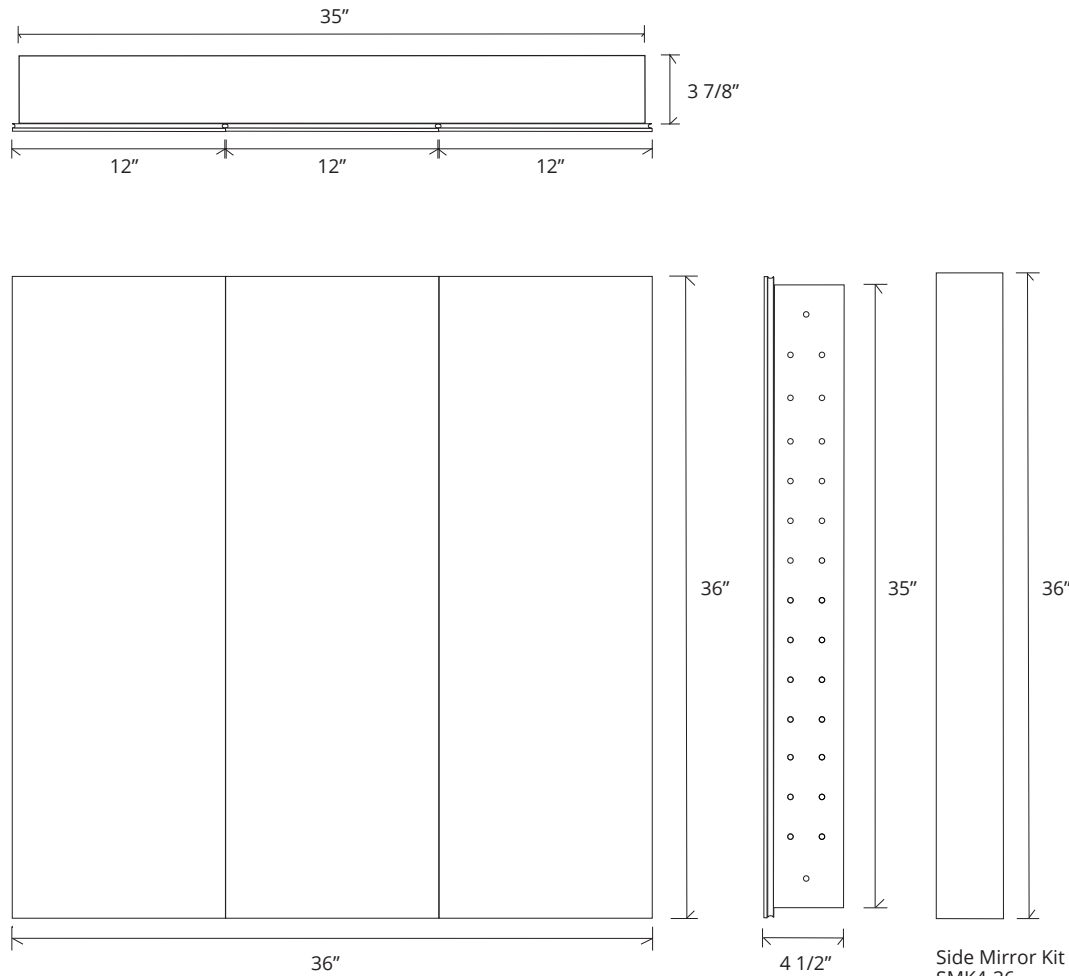

TRI VIEW FRAMELESS MIRROR CABINET

GC3636-4-SC-FM-Tri

Side Mirror Kit - Order for Surface Mount, #SMK4-36

Beveled Mirror also available (replace "FM" with "BM" in model code)

SPECIFICATIONS

Roughing-in Opening	35 3/8" x 35 3/8"
Overall Dimensions	36" x 36"

GLASSCRAFTERS INC.

Side Mirror Kit
SMK4-36
Order for Surface Mount