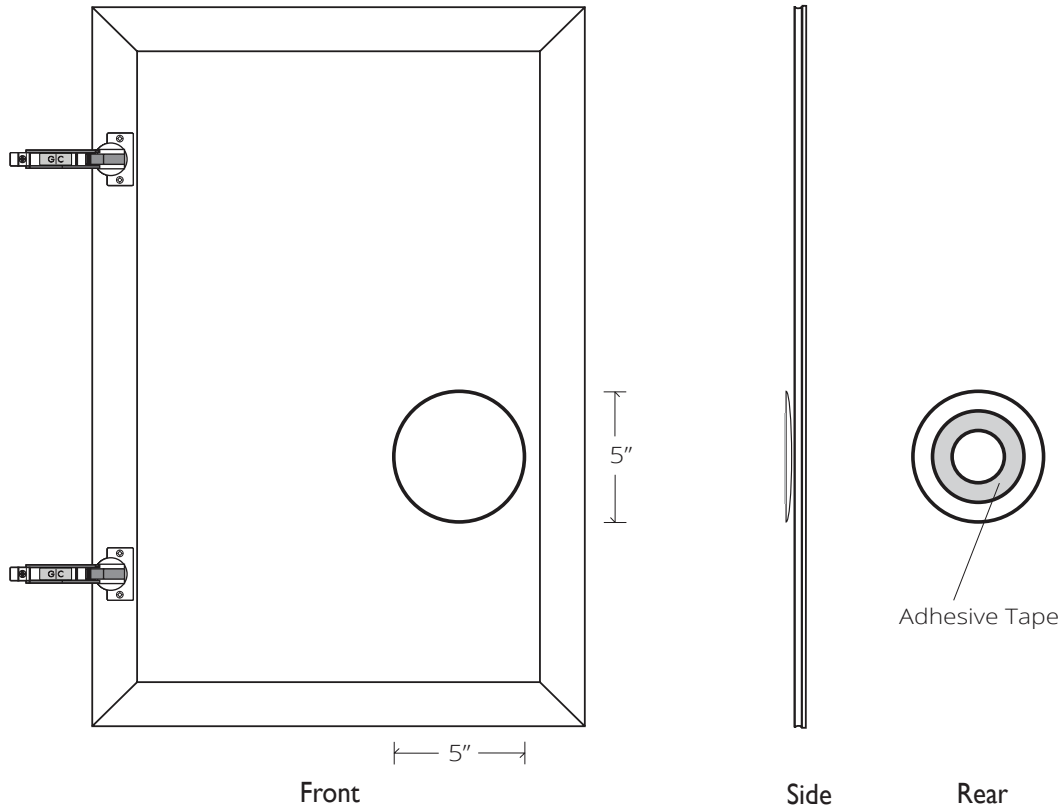

3X MAGNIFICATION MIRROR

GCC 950-01 (5" dia.)

The Magnification Mirror is included with all frameless or framed mirror cabinets and is intended for installation on the mirror face inside the door opposite the hinge. It is also available as an accessory cabinets installed before 2015.

GLASSCRAFTERS INC.

GLASSCRAFTERS, INC.
193 Veterans Blvd. Carlstadt, NJ 07072
1+(800) 233-7362 (F) 1+(888) 233-7362
info@glasscraftersinc.com

Products That Reflect Your Style