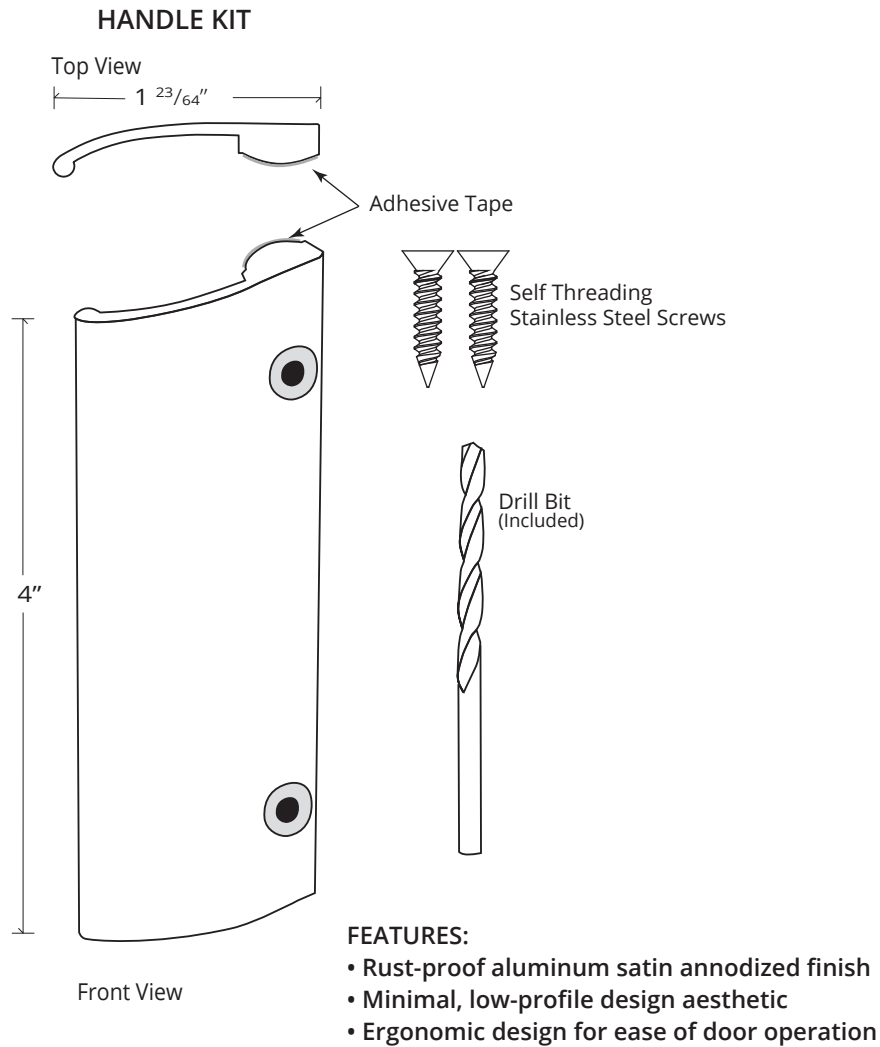

DOOR HANDLE FOR FULL-LENGTH MIRRORED CABINET

GCCH-01 (4" h)

The Door Handle is included with all Full-Length Mirrored Cabinets, both 4" deep and 6" deep, and is intended for installation on the aluminum frame of the mirrored door. It is also available as an accessory for Full-Length Mirrored Cabinets installed before 01/2016.

GLASSCRAFTERS INC.

GLASSCRAFTERS, INC.
193 Veterans Blvd. Carlstadt, NJ 07072
1+(800) 233-7362 (F) 1+(888) 233-7362
info@glasscraftersinc.com

Products That Reflect Your Style