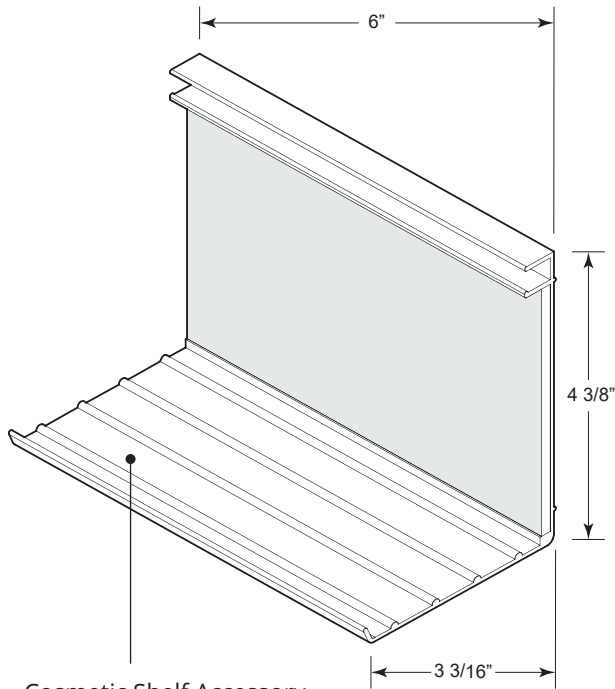

MIRRORED CABINET ACCESSORIES

GCMCA-04-01 (4" deep), GCMCA-06-01 (6" deep)

GLASSCRAFTERS INC.

for Customized Storage and Enhanced Functionality

- Cosmetic Shelf Accessory
- Eyeliner Pencils
 - Brushes
 - Mascara Containers