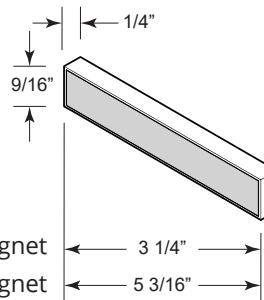

- 4" Magnet
- 6" Magnet

1. Magnet
2. Tweezers
   - Clippers