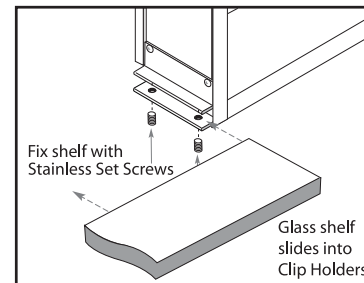

CENTER MIRROR GLASS SHELF

GS-16-6, GS-20-6, GS-24-6, GS-26-6, GS-30-6, GS-36-6

GLASSCRAFTERS INC.

GS-16-6
15" x 5 3/4"

GS-20-6
20" x 5 3/4"

GS-24-6
24" x 5 3/4"

GS-26-6
26" x 5 3/4"

GS-30-6
30" x 5 3/4"

GS-36-6
36" x 5 3/4"

Finished Width is always the width of the Shelf.

For matching size center mirrors in a variety of styles see the Decorative Mirror pages.

Fix shelf with Stainless Set Screws

Glass shelf slides into Clip Holders.