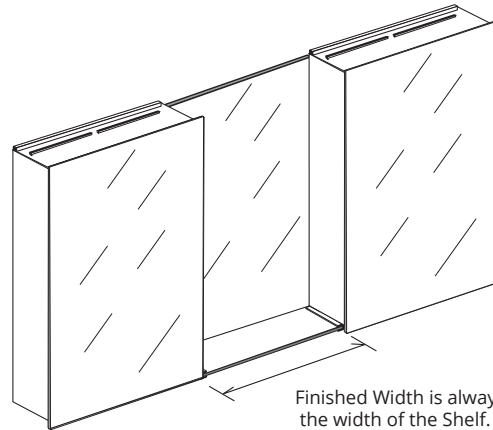

CENTER MIRROR GLASS SHELF

GS-16-6, GS-20-6, GS-24-6, GS-26-6, GS-30-6, GS-36-6

GLASSCRAFTERS INC.

GS-16-6
15" x 5 3/4"

GS-20-6
20" x 5 3/4"

GS-24-6
24" x 5 3/4"

GS-26-6
26" x 5 3/4"

GS-30-6
30" x 5 3/4"

GS-36-6
36" x 5 3/4"

Finished Width is always the width of the Shelf.

For matching size center mirrors in a variety of styles see the Decorative Mirror pages.

Fix shelf with Stainless Set Screws

Glass shelf slides into Clip Holders.