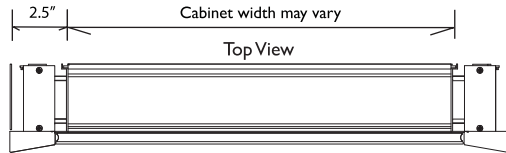

## VTL-30-001 (4" or 6" Deep)

The Vertical Linear LED Task Lights are available with frameless flat and beveled mirror cabinets at heights 24", 30" and 36". Applicable to any width including two cabinet combinations. Sold in pairs. Cabinets purchased separately.

Modular lighting that attaches to side of cabinet. Add 4 3/4" to the width for all Rough Openings and Framing for cabinets with Vertical LED Task Lights. For Roughing-in Opening and Overall Dimensions, see the modified Roughing Dimensions shown in the Vertical LED Task Lights manual that are applicable to all cabinet sizes and models.

GLASSCRAFTERS INC.

Lights and cabinet can be either Recessed or Surface Mounted

- Minimal, low-profile design (2-1/2" wide per light)
- Modular assembly seamlessly attaches to side of cabinet and is easy to install
- Made with durable, rust-proof aluminum parts
- Features UL recognized components