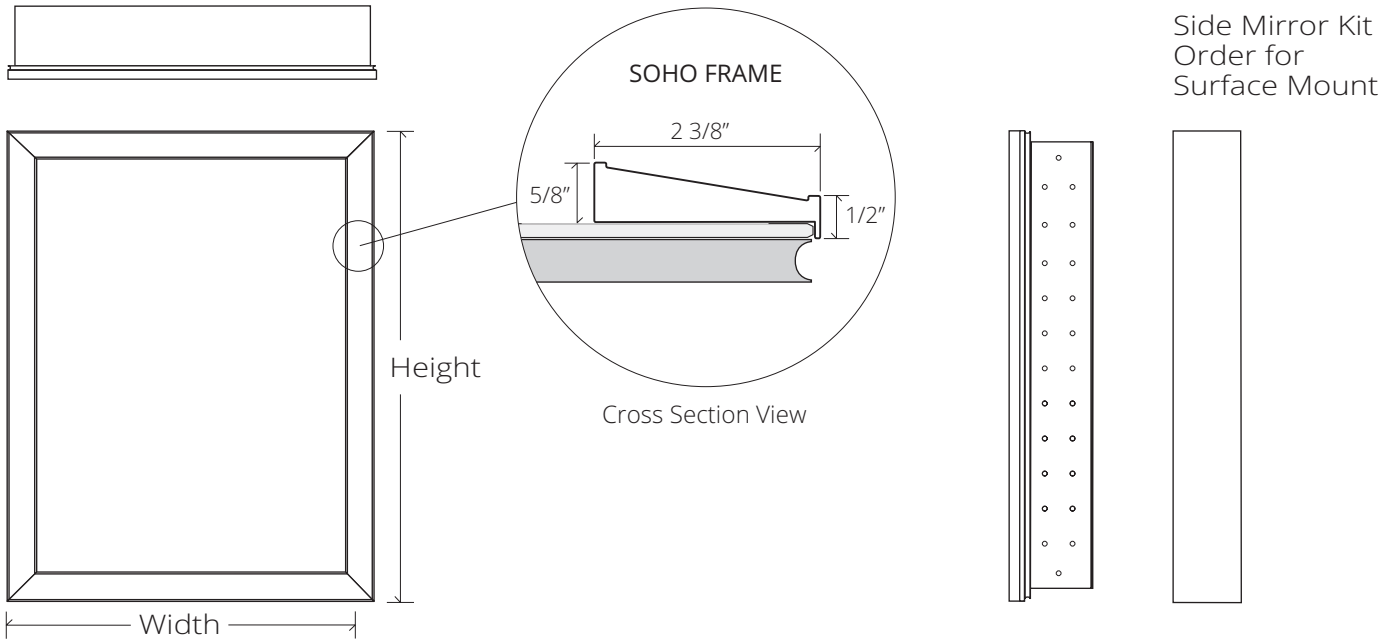

Available Sizes

Model	Overall Dimension Width x Height (with Frame)	Side Mirror Kit - Semi Recess / Surface Mount
GC2030-4-SC-SO*	19 1/8" x 30 1/8"	SMK4-30
GC2030-6-SC-SO*	19 1/8" x 30 1/8"	SRMK2-30 / SMK6-30
GC2036-4-SC-SO*	19 1/8" x 36 1/8"	SMK4-36
GC2036-6-SC-SO*	19 1/8" x 36 1/8"	SRMK2-36 / SMK6-36
GC2430-4-SC-SO*	23 1/8" x 30 1/8"	SMK4-30
GC2430-6-SC-SO*	23 1/8" x 30 1/8"	SRMK2-30 / SMK6-30
GC2436-4-SC-SO*	23 1/8" x 36 1/8"	SMK4-36
GC2436-6-SC-SO*	23 1/8" x 36 1/8"	SRMK2-36 / SMK6-36