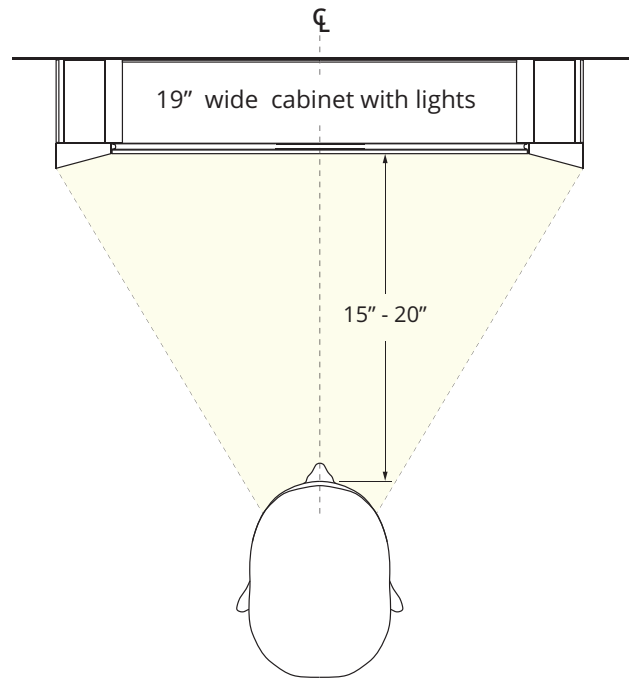

GLASSCRAFTERS INC.

www.GlassCraftersMirroredCabinets.com

vertical LED task lights

Features UL recognized components

Vertical LED Task Lights

GlassCrafters' Vertical LED Task Lights illuminate your daily grooming activities with energy efficient, optimal warm white light and integrate seamlessly into any décor. Providing a minimal, low profile design aesthetic, the 2 - 1/2" wide Vertical LED Task Lights are easy to install and complement GlassCrafters' 24", 30" and 36" high, frameless flat or beveled mirrored cabinets.

Model Availability

Available for 24", 30" and 36" high, frameless cabinets. Modular lights attach to the side of cabinet.

GLASSCRAFTERS INC.

Vertical LED Task Lights

Specifically designed to precisely project light at the user's face, reducing shadows for makeup or shaving applications. We have found that 2700 - 3000 Kelvin color temperature (warm white light) with a color rendering index of 80-90 (for enhanced skin tones) provides the best environment for personal grooming tasks.