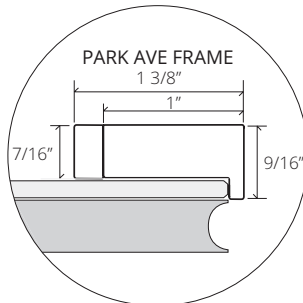

Cross Section View

Cross Section View

Cross Section View

Available Sizes

Model	Overall Dimension Width x Height	Side Mirror Kit - Semi Recess / Surface Mount
GC1672-4-SC-LE	15 1/8" x 72 7/8"	SMK4-72
GC1672-4-SC-PA	15 1/4" x 73"	SMK4-72
GC1672-4-SC-TR	15 1/8" x 72 7/8"	SMK4-72
GC1672-6-SC-LE	15 1/8" x 72 7/8"	SRMK2-72 / SMK6-72
GC1672-6-SC-PA	15 1/4" x 73"	SRMK2-72 / SMK6-72
GC1672-6-SC-TR	15 1/8" x 72 7/8"	SRMK2-72 / SMK6-72
GC2072-4-SC-LE	19 1/8" x 72 7/8"	SMK4-72
GC2072-4-SC-PA	19 1/4" x 73"	SMK4-72
GC2072-4-SC-TR	19 1/8" x 72 7/8"	SMK4-72
GC2072-6-SC-LE	19 1/8" x 72 7/8"	SRMK2-72 / SMK6-72
GC2072-6-SC-PA	19 1/4" x 73"	SRMK2-72 / SMK6-72
GC2072-6-SC-TR	19 1/8" x 72 7/8"	SRMK2-72 / SMK6-72