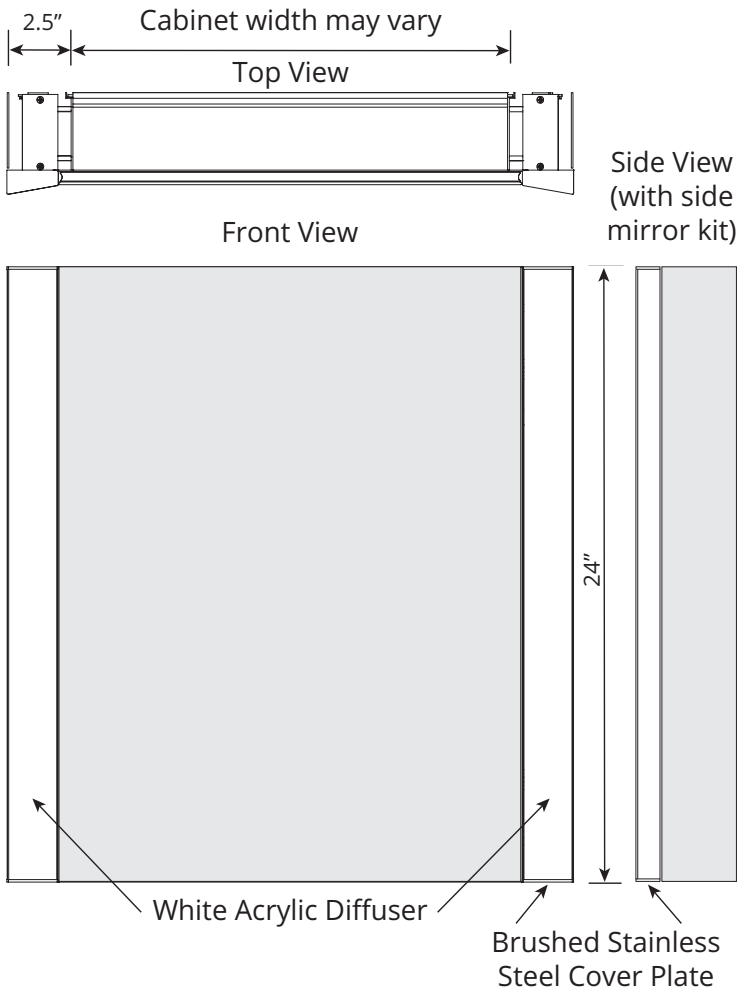

GLASSCRAFTERS INC.

Vertical LED Task Lights

Specifically designed to precisely project light at the user's face, reducing shadows for makeup or shaving applications. We have found that 2700 - 3000 Kelvin color temperature (warm white light) with a color rendering index of 80-90 (for enhanced skin tones) provides the best environment for personal grooming tasks.

Note: Cabinets combined with Vertical LED Task Lights that are intended to be surface mounted require a mirrored side kit.

Available Sizes - For 4" or 6" Deep Cabinets

Model	Overall Dimensions Width & Height (per light)
VTL-24-001	2.5" x 24"
VTL-30-001	2.5" x 30"
VTL-36-001	2.5" x 36"

Lights are non-dimming. Add 4 3/4" to the width for all rough openings and framing for cabinets with vertical LED task lights.