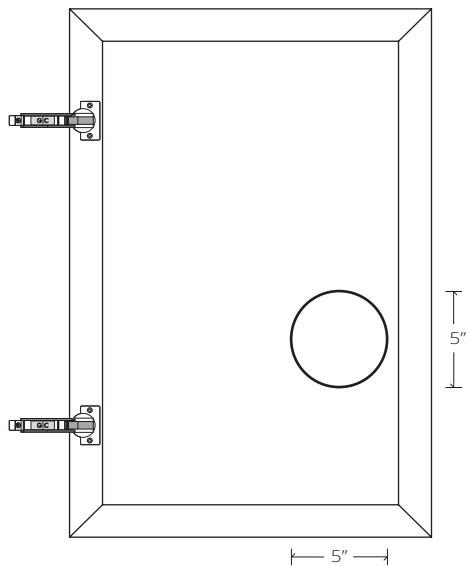

Rear View

Adhesive Tape