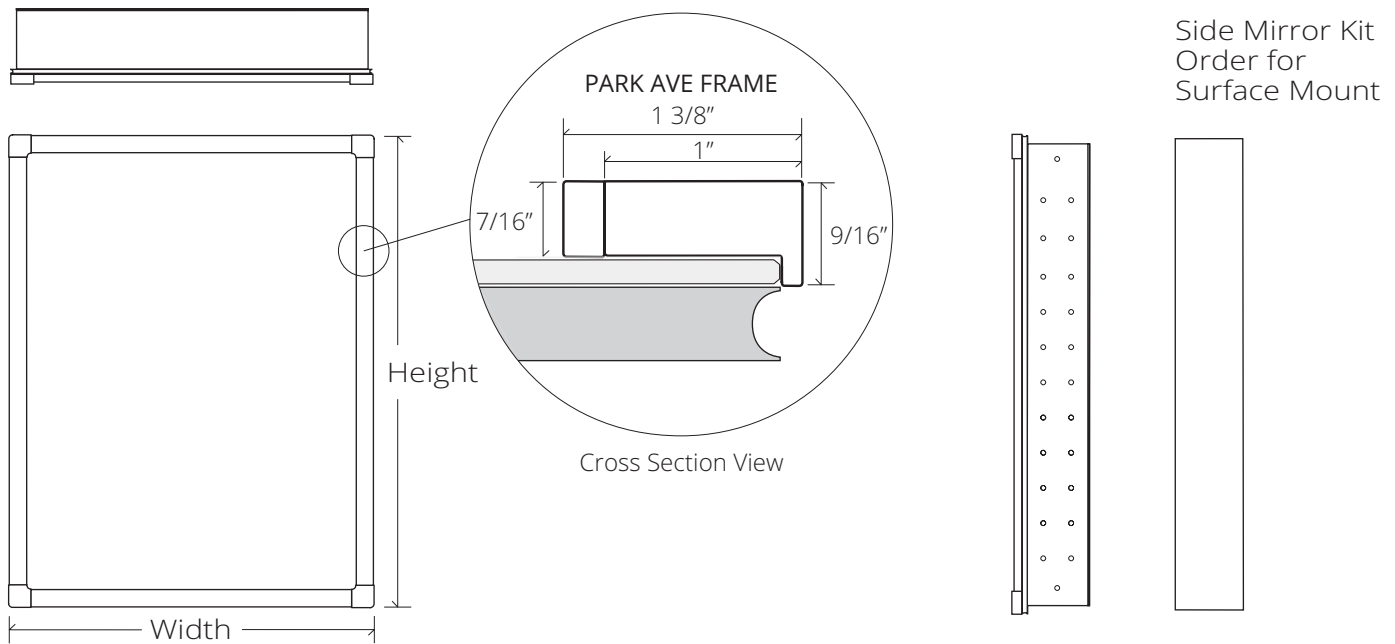

GLASSCRAFTERS INC.

Park Ave Mirrored Cabinet GC SC-PA

Available Sizes

Model	Overall Dimension Width x Height (with Frame)	Side Mirror Kit - Semi Recess / Surface Mount
GC1624-4-SC-PA*	15 1/4" x 24 1/4"	SMK4-24
GC1630-4-SC-PA*	15 1/4" x 30 1/4"	SMK4-30
GC1630-6-SC-PA*	15 1/4" x 30 1/4"	SRMK2-30 / SMK6-30
GC1636-4-SC-PA*	15 1/4" x 36 1/4"	SMK4-36
GC1636-6-SC-PA*	15 1/4" x 36 1/4"	SRMK2-36 / SMK6-36
GC2030-4-SC-PA*	19 1/4" x 30 1/4"	SMK4-30
GC2030-6-SC-PA*	19 1/4" x 30 1/4"	SRMK2-30 / SMK6-30
GC2036-4-SC-PA*	19 1/4" x 36 1/4"	SMK4-36
GC2036-6-SC-PA*	19 1/4" x 36 1/4"	SRMK2-36 / SMK6-36
GC2430-4-SC-PA*	23 1/4" x 30 1/4"	SMK4-30
GC2430-6-SC-PA*	23 1/4" x 30 1/4"	SRMK2-30 / SMK6-30
GC2436-4-SC-PA*	23 1/4" x 36 1/4"	SMK4-36
GC2436-6-SC-PA*	23 1/4" x 36 1/4"	SRMK2-36 / SMK6-36

*Available with 3/4" beveled mirror upgrade, add "BM" to model code. 3/4" beveled mirror not available with Satin Brass or Iron-Black finishes.

Note: Individual mirrored cabinet and wall mirror product specifications and installation instruction sheets are available for download at www.glasscraftersmirroredcabinets.com.