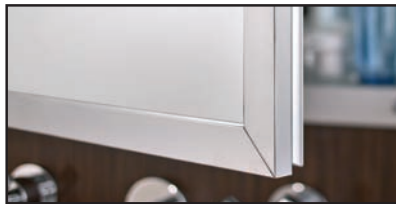

Decorative Frame Styles

Framed full-length cabinets are available with standard flat mirrored doors.

Lexington