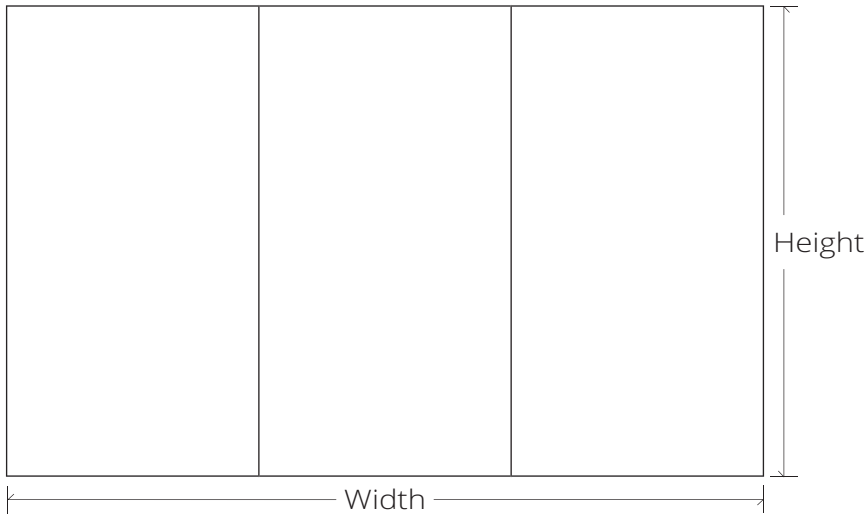

Available Sizes

Model	Overall Dimension Width x Height	Side Mirror Kit - Semi Recess / Surface Mount
GC3630-4-SC-FM-Tri*	36" x 30"	SMK4-30
GC4830-4-SC-FM-Tri*	48" x 30"	SMK4-30
GC3636-4-SC-FM-Tri*	36" x 36"	SMK4-36
GC4836-4-SC-FM-Tri*	48" x 36"	SMK4-36

*Available with 3/4" beveled mirror upgrade, change "FM" to "BM" in the model code.

Note: Individual mirrored cabinet and wall mirror product specifications and installation instruction sheets are available for download at www.glasscraftersmirroredcabinets.com.