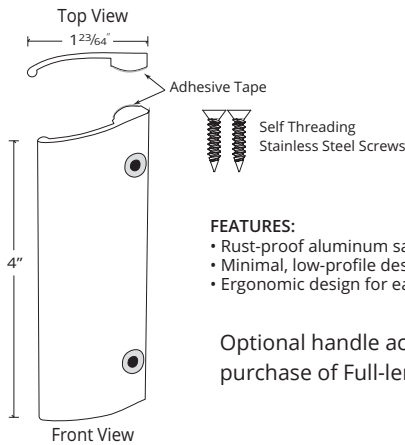

Optional Handle

FEATURES:

- Rust-proof aluminum satin anodized finish
- Minimal, low-profile design aesthetic
- Ergonomic design for ease of door operation

Optional handle accessory included with purchase of Full-length Cabinet.

Available Sizes

Model	Overall Dimension Width x Height	Side Mirror Kit - Semi Recess / Surface Mount
GC1672-4-SC-FM*	15" x 72 3/4"	SMK4-72
GC1672-6-SC-FM*	15" x 72 3/4"	SRMK2-72 / SMK6-72
GC2072-4-SC-FM*	19" x 72 3/4"	SMK4-72
GC2072-6-SC-FM*	19" x 72 3/4"	SRMK2-72 / SMK6-72

*Available with 3/4" beveled mirror upgrade, change "FM" to "BM" in the model code.

Note: Individual mirrored cabinet and wall mirror product specifications and installation instruction sheets are available for download at www.glasscraftersmirroredcabinets.com.