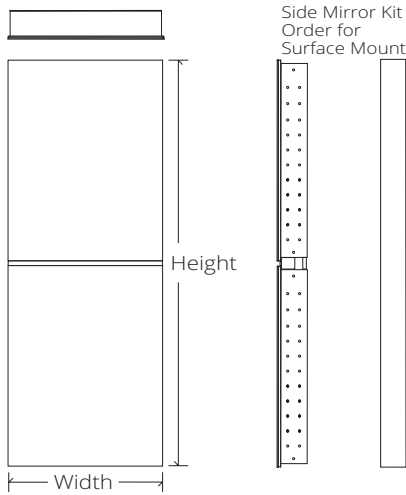

GLASSCRAFTERS INC.

Vertical Tier Mirrored Cabinet SC FM-VTS

Available Sizes

Model	Overall Dimension Width x Height	Side Mirror Kit - Semi Recess / Surface Mount
VTS-1654-4-SC-FM*	15" x 54 3/4"	SMK-4-54
VTS-1660-4-SC-FM*	15" x 60 3/4"	SMK-4-60
VTS-1660-6-SC-FM*	15" x 60 3/4"	SRMK-2-60 / SMK-6-60
VTS-1666-4-SC-FM*	15" x 66 3/4"	SMK-4-66
VTS-1666-6-SC-FM*	15" x 66 3/4"	SRMK-2-66 / SMK-6-66
VTS-1672-4-SC-FM*	15" x 72 3/4"	SMK-4-72
VTS-1672-6-SC-FM*	15" x 72 3/4"	SRMK-2-72 / SMK-6-72
VTS-2060-4-SC-FM*	19" x 60 3/4"	SMK-4-60
VTS-2060-6-SC-FM*	19" x 60 3/4"	SRMK-2-60 / SMK-6-60
VTS-2066-4-SC-FM*	19" x 66 3/4"	SMK-4-66
VTS-2066-6-SC-FM*	19" x 66 3/4"	SRMK-2-66 / SMK-6-66
VTS-2072-4-SC-FM*	19" x 72 3/4"	SMK-4-72
VTS-2072-6-SC-FM*	19" x 72 3/4"	SRMK-2-72 / SMK-6-72
VTS-2460-4-SC-FM*	23" x 60 3/4"	SMK-4-60
VTS-2460-6-SC-FM*	23" x 60 3/4"	SRMK-2-60 / SMK-6-60
VTS-2466-4-SC-FM*	23" x 66 3/4"	SMK-4-66
VTS-2466-6-SC-FM*	23" x 66 3/4"	SRMK-2-66 / SMK-6-66
VTS-2472-4-SC-FM*	23" x 72 3/4"	SMK-4-72
VTS-2472-6-SC-FM*	23" x 72 3/4"	SRMK-2-72 / SMK-6-72

*Available with 3/4" beveled mirror upgrade, change "FM" to "BM" in the model code.

Note: Individual mirrored cabinet and wall mirror product specifications and installation instruction sheets are available for download at www.glasscraftersmirroredcabinets.com.