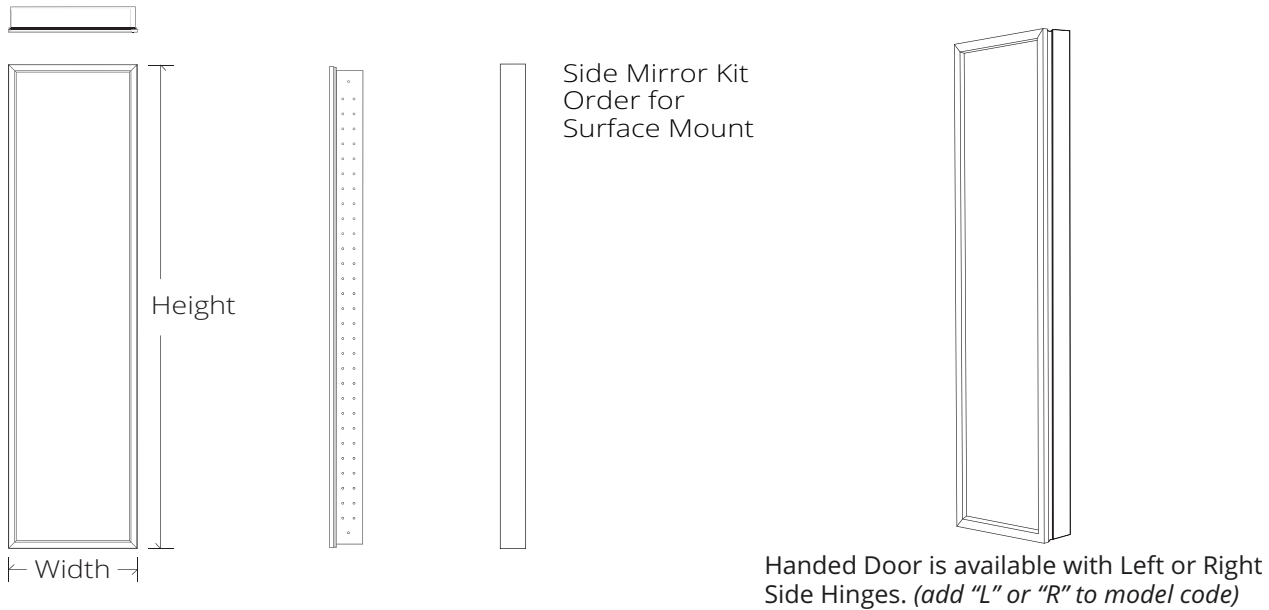

GLASSCRAFTERS INC.

Framed Full-length Mirrored Cabinet GC SC-LE, SC-PA, SC-TR