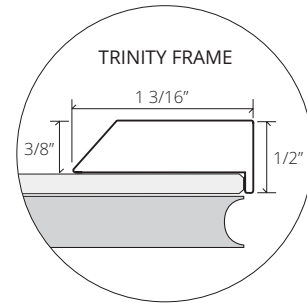

Cross Section View

Cross Section View

Cross Section View

Available Sizes

Model	Overall Dimension Width x Height	Side Mirror Kit - Semi Recess / Surface Mount
GC1672-4-SC-LE	15 1/8" x 72 7/8"	SMK4-72
GC1672-4-SC-PA	15 1/4" x 73"	SMK4-72
GC1672-4-SC-TR	15 1/8" x 72 7/8"	SMK4-72
GC1672-6-SC-LE	15 1/8" x 72 7/8"	SRMK2-72 / SMK6-72
GC1672-6-SC-PA	15 1/4" x 73"	SRMK2-72 / SMK6-72
GC1672-6-SC-TR	15 1/8" x 72 7/8"	SRMK2-72 / SMK6-72
GC2072-4-SC-LE	19 1/8" x 72 7/8"	SMK4-72
GC2072-4-SC-PA	19 1/4" x 73"	SMK4-72
GC2072-4-SC-TR	19 1/8" x 72 7/8"	SMK4-72
GC2072-6-SC-LE	19 1/8" x 72 7/8"	SRMK2-72 / SMK6-72
GC2072-6-SC-PA	19 1/4" x 73"	SRMK2-72 / SMK6-72
GC2072-6-SC-TR	19 1/8" x 72 7/8"	SRMK2-72 / SMK6-72