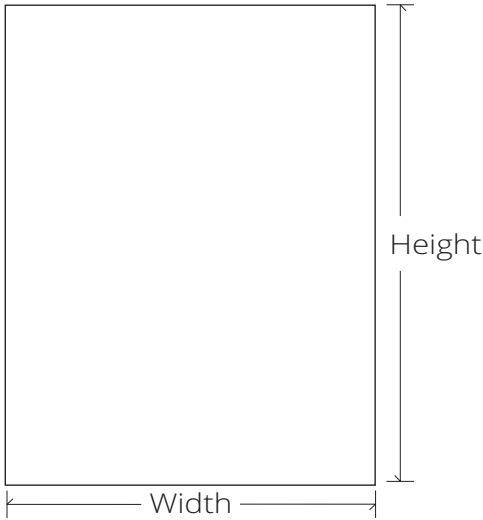

GLASSCRAFTERS INC.

Frameless Flat Mirrored Cabinet GC SC-FM

Side Mirror Kit
Order for
Surface Mount

Available Sizes

Model	Overall Dimension Width x Height	Side Mirror Kit - Semi Recess / Surface Mount
GC1624-4-SC-FM	15" x 24"	SMK4-24
GC1630-4-SC-FM	15" x 30"	SMK4-30
GC1630-6-SC-FM	15" x 30"	SRMK2-30 / SMK6-30
GC1636-4-SC-FM	15" x 36"	SMK4-36
GC1636-6-SC-FM	15" x 36"	SRMK2-36 / SMK6-36
GC2030-4-SC-FM	19" x 30"	SMK4-30
GC2030-6-SC-FM	19" x 30"	SRMK2-30 / SMK6-30
GC2036-4-SC-FM	19" x 36"	SMK4-36
GC2036-6-SC-FM	19" x 36"	SRMK2-36 / SMK6-36
GC2430-4-SC-FM	23" x 30"	SMK4-30
GC2430-6-SC-FM	23" x 30"	SRMK2-30 / SMK6-30
GC2436-4-SC-FM	23" x 36"	SMK4-36
GC2436-6-SC-FM	23" x 36"	SRMK2-36 / SMK6-36