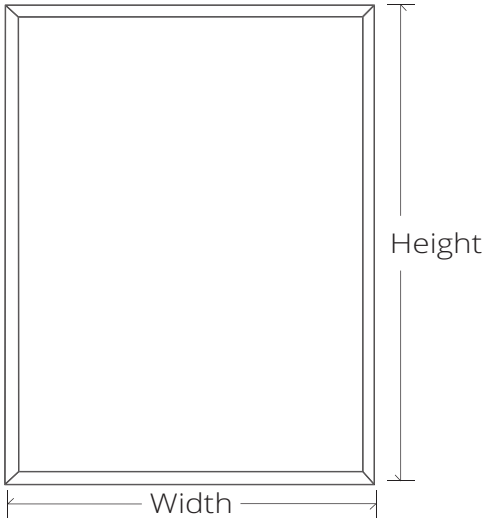

GLASSCRAFTERS INC.

Frameless Beveled Mirrored Cabinet GC SC-BM

Side Mirror Kit
Order for
Surface Mount

Available Sizes

Model	Overall Dimension Width x Height	Side Mirror Kit - Semi Recess / Surface Mount
GC1624-4-SC-BM	15" x 24"	SMK4-24
GC1630-4-SC-BM	15" x 30"	SMK4-30
GC1630-6-SC-BM	15" x 30"	SRMK2-30 / SMK6-30
GC1636-4-SC-BM	15" x 36"	SMK4-36
GC1636-6-SC-BM	15" x 36"	SRMK2-36 / SMK6-36
GC2030-4-SC-BM	19" x 30"	SMK4-30
GC2030-6-SC-BM	19" x 30"	SRMK2-30 / SMK6-30
GC2036-4-SC-BM	19" x 36"	SMK4-36
GC2036-6-SC-BM	19" x 36"	SRMK2-36 / SMK6-36
GC2430-4-SC-BM	23" x 30"	SMK4-30
GC2430-6-SC-BM	23" x 30"	SRMK2-30 / SMK6-30
GC2436-4-SC-BM	23" x 36"	SMK4-36
GC2436-6-SC-BM	23" x 36"	SRMK2-36 / SMK6-36

Note: Individual mirrored cabinet and wall mirror product specifications and installation instruction sheets are available for download at www.glasscraftersmirroredcabinets.com.