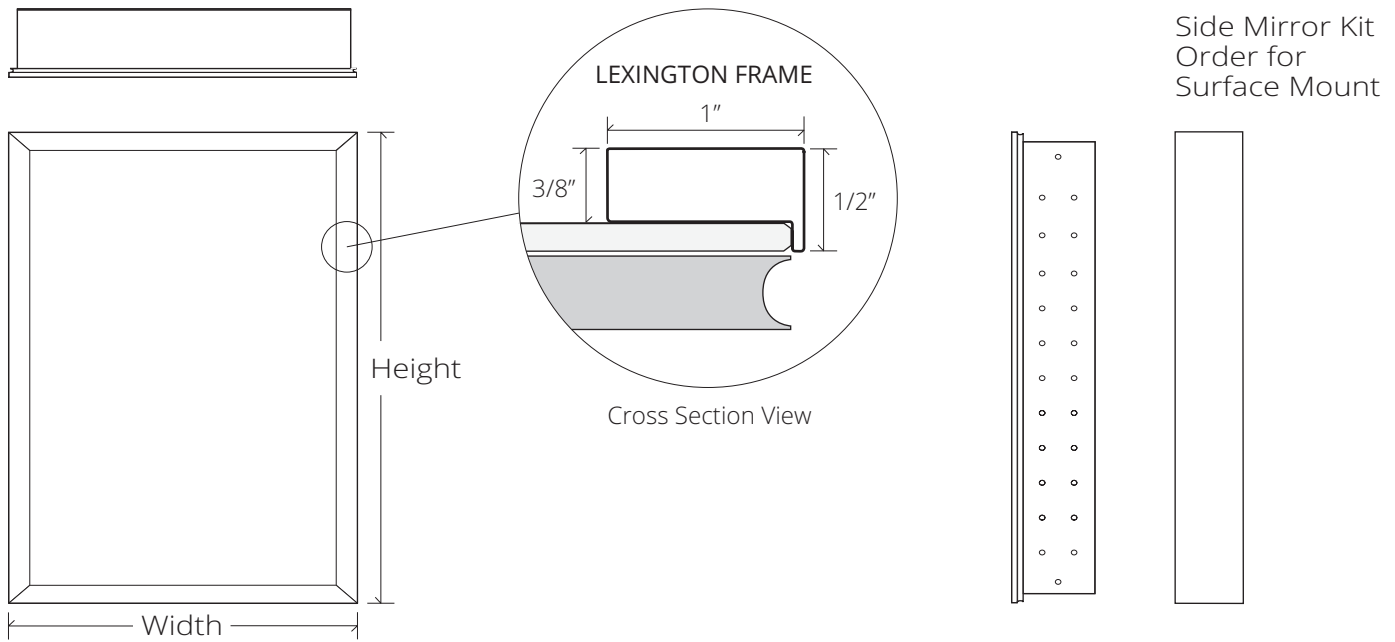

*3/4" beveled mirrored not available with Satin Brass or Iron-Black finishes.

GLASSCRAFTERS INC.

Lexington Mirrored Cabinet GC SC-LE

Available Sizes

Model	Overall Dimension Width x Height (with Frame)	Side Mirror Kit - Semi Recess / Surface Mount
GC1624-4-SC-LE*	15 1/8" x 24 1/8"	SMK4-24
GC1630-4-SC-LE*	15 1/8" x 30 1/8"	SMK4-30
GC1630-6-SC-LE*	15 1/8" x 30 1/8"	SRMK2-30 / SMK6-30
GC1636-4-SC-LE*	15 1/8" x 36 1/8"	SMK4-36
GC1636-6-SC-LE*	15 1/8" x 36 1/8"	SRMK2-36 / SMK6-36
GC2030-4-SC-LE*	19 1/8" x 30 1/8"	SMK4-30
GC2030-6-SC-LE*	19 1/8" x 30 1/8"	SRMK2-30 / SMK6-30
GC2036-4-SC-LE*	19 1/8" x 36 1/8"	SMK4-36
GC2036-6-SC-LE*	19 1/8" x 36 1/8"	SRMK2-36 / SMK6-36
GC2430-4-SC-LE*	23 1/8" x 30 1/8"	SMK4-30
GC2430-6-SC-LE*	23 1/8" x 30 1/8"	SRMK2-30 / SMK6-30
GC2436-4-SC-LE*	23 1/8" x 36 1/8"	SMK4-36
GC2436-6-SC-LE*	23 1/8" x 36 1/8"	SRMK2-36 / SMK6-36