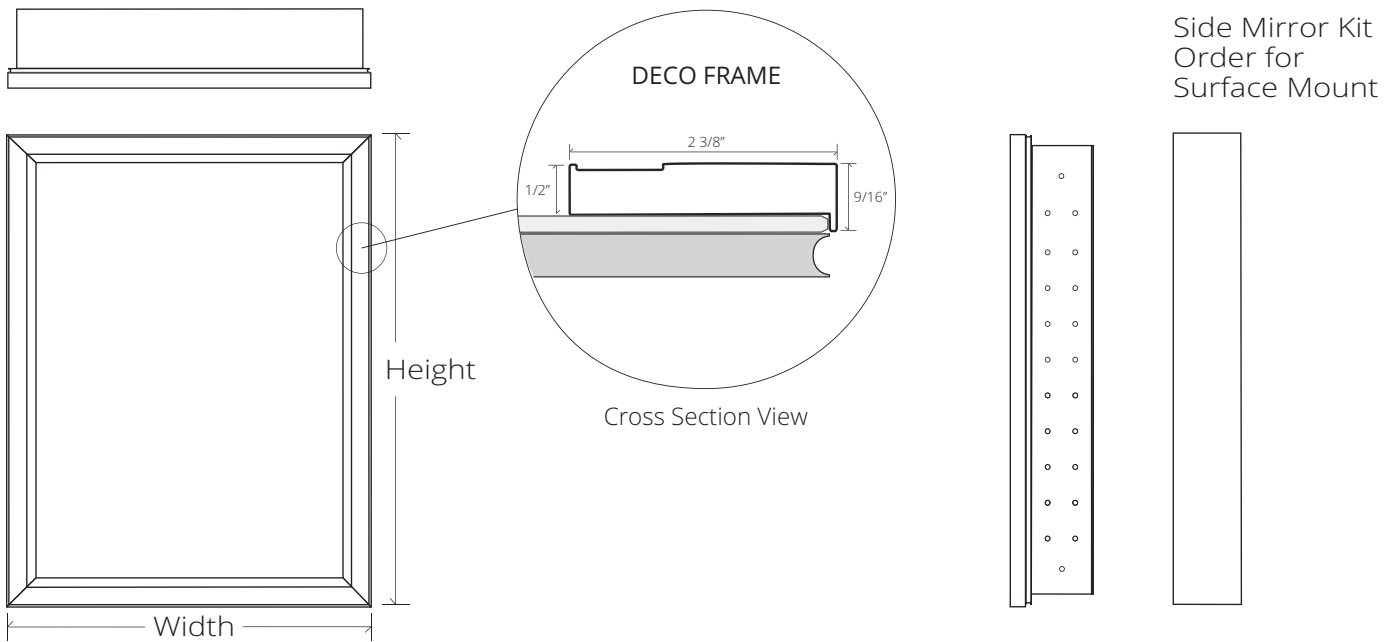

Available Sizes

Model	Overall Dimension Width x Height (with Frame)	Side Mirror Kit - Semi Recess / Surface Mount
GC2030-4-SC-DE*	19 1/8" x 30 1/8"	SMK4-30
GC2030-6-SC-DE*	19 1/8" x 30 1/8"	SRMK2-30 / SMK6-30
GC2036-4-SC-DE*	19 1/8" x 36 1/8"	SMK4-36
GC2036-6-SC-DE*	19 1/8" x 36 1/8"	SRMK2-36 / SMK6-36
GC2430-4-SC-DE*	23 1/8" x 30 1/8"	SMK4-30
GC2430-6-SC-DE*	23 1/8" x 30 1/8"	SRMK2-30 / SMK6-30
GC2436-4-SC-DE*	23 1/8" x 36 1/8"	SMK4-36
GC2436-6-SC-DE*	23 1/8" x 36 1/8"	SRMK2-36 / SMK6-36