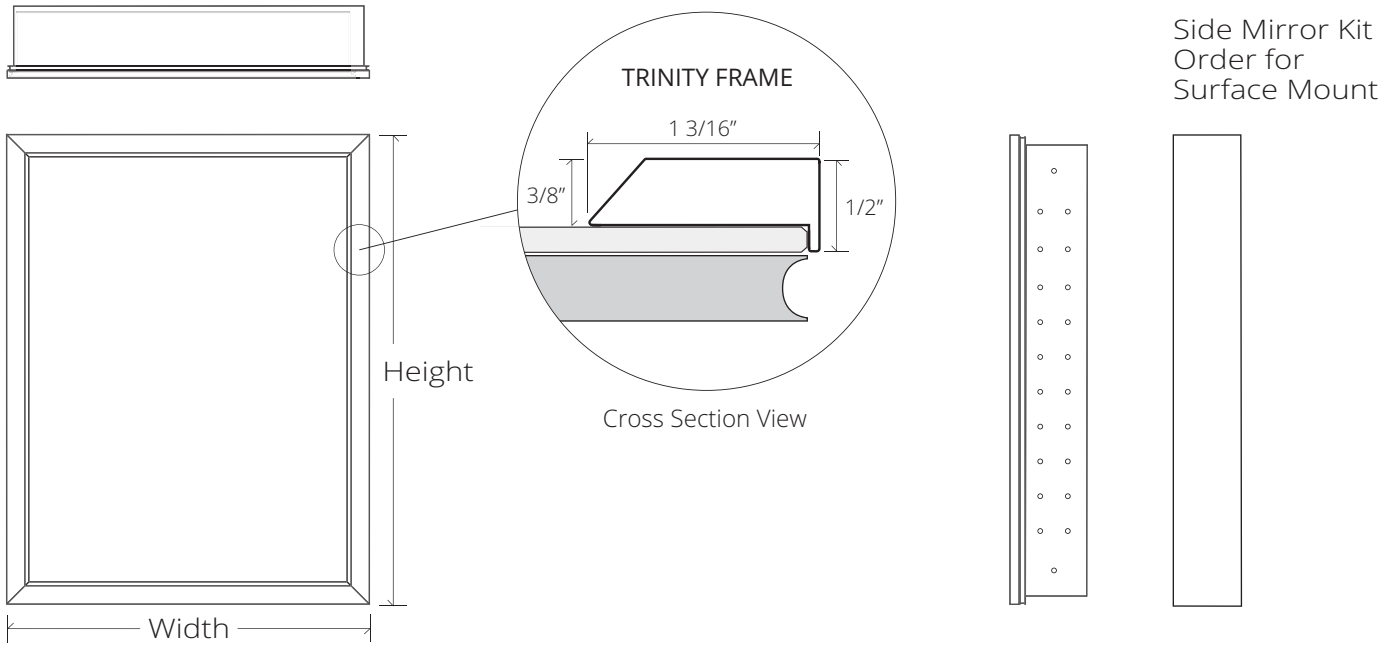

*3/4" beveled mirrored not available with Satin Brass or Iron-Black finishes.

GLASSCRAFTERS INC.

Trinity Mirrored Cabinet GC SC-TR

Available Sizes

Model	Overall Dimension Width x Height (with Frame)	Side Mirror Kit - Semi Recess / Surface Mount
GC1624-4-SC-TR*	15 1/8" x 24 1/8"	SMK4-24
GC1630-4-SC-TR*	15 1/8" x 30 1/8"	SMK4-30
GC1630-6-SC-TR*	15 1/8" x 30 1/8"	SRMK2-30 / SMK6-30
GC1636-4-SC-TR*	15 1/8" x 36 1/8"	SMK4-36
GC1636-6-SC-TR*	15 1/8" x 36 1/8"	SRMK2-36 / SMK6-36
GC2030-4-SC-TR*	19 1/8" x 30 1/8"	SMK4-30
GC2030-6-SC-TR*	19 1/8" x 30 1/8"	SRMK2-30 / SMK6-30
GC2036-4-SC-TR*	19 1/8" x 36 1/8"	SMK4-36
GC2036-6-SC-TR*	19 1/8" x 36 1/8"	SRMK2-36 / SMK6-36
GC2430-4-SC-TR*	23 1/8" x 30 1/8"	SMK4-30
GC2430-6-SC-TR*	23 1/8" x 30 1/8"	SRMK2-30 / SMK6-30
GC2436-4-SC-TR*	23 1/8" x 36 1/8"	SMK4-36
GC2436-6-SC-TR*	23 1/8" x 36 1/8"	SRMK2-36 / SMK6-36