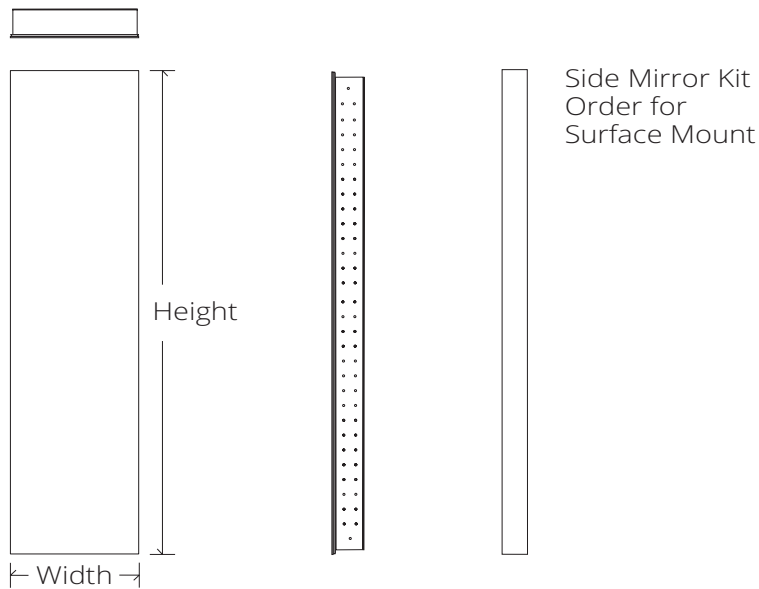

GLASSCRAFTERS INC.

Full-length Mirrored Cabinet GC SC-FM

Handed Door is available with Left or Right Side Hinges. (add "L" or "R" to model code)