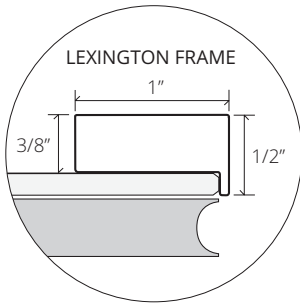

Cross Section View

Cross Section View

Cross Section View

Available Sizes

Model	Overall Dimension Width x Height	Side Mirror Kit - Semi Recess / Surface Mount
GC1672-4-SC-LE	15 1/8" x 72 7/8"	SMK4-72
GC1672-4-SC-PA	15 1/4" x 73"	SMK4-72
GC1672-4-SC-TR	15 1/8" x 72 7/8"	SMK4-72
GC1672-6-SC-LE	15 1/8" x 72 7/8"	SRMK2-72 / SMK6-72
GC1672-6-SC-PA	15 1/4" x 73"	SRMK2-72 / SMK6-72
GC1672-6-SC-TR	15 1/8" x 72 7/8"	SRMK2-72 / SMK6-72
GC2072-4-SC-LE	19 1/8" x 72 7/8"	SMK4-72
GC2072-4-SC-PA	19 1/4" x 73"	SMK4-72
GC2072-4-SC-TR	19 1/8" x 72 7/8"	SMK4-72
GC2072-6-SC-LE	19 1/8" x 72 7/8"	SRMK2-72 / SMK6-72
GC2072-6-SC-PA	19 1/4" x 73"	SRMK2-72 / SMK6-72
GC2072-6-SC-TR	19 1/8" x 72 7/8"	SRMK2-72 / SMK6-72