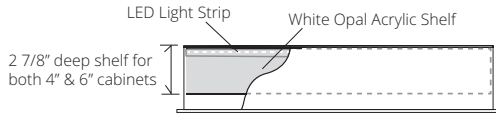

Refer to GlassCrafters' Mirrored Cabinet with Electric Option installation instructions for all electrical requirements prior to purchase. Installation instructions are available online at www.GlassCraftersMirroredCabinets.com and with the purchased cabinet. All wiring should be done by a qualified licensed electrician. ETL listing. Patent - www.glasscraftersincpatents.com

Available Sizes

Model	4" Side Mirror Kit - Surface Mount	6" Side Mirror Kit - Semi Recess / Surface Mount
GC1630*	SMK4-30	SRMK2-30 / SMK6-30
GC1636*	SMK4-36	SRMK2-36 / SMK6-36
GC2030*	SMK4-30	SRMK2-30 / SMK6-30
GC2036*	SMK4-36	SRMK2-36 / SMK6-36
GC2430*	SMK4-30	SRMK2-30 / SMK6-30
GC2436*	SMK4-36	SRMK2-36 / SMK6-36

*See specific model page for overall dimensions. Add "EL" or "ER" to model code to indicate left or right hinged door.

Note: Individual mirrored cabinet and wall mirror product specifications and installation instruction sheets are available for download at www.glasscraftersmirroredcabinets.com.