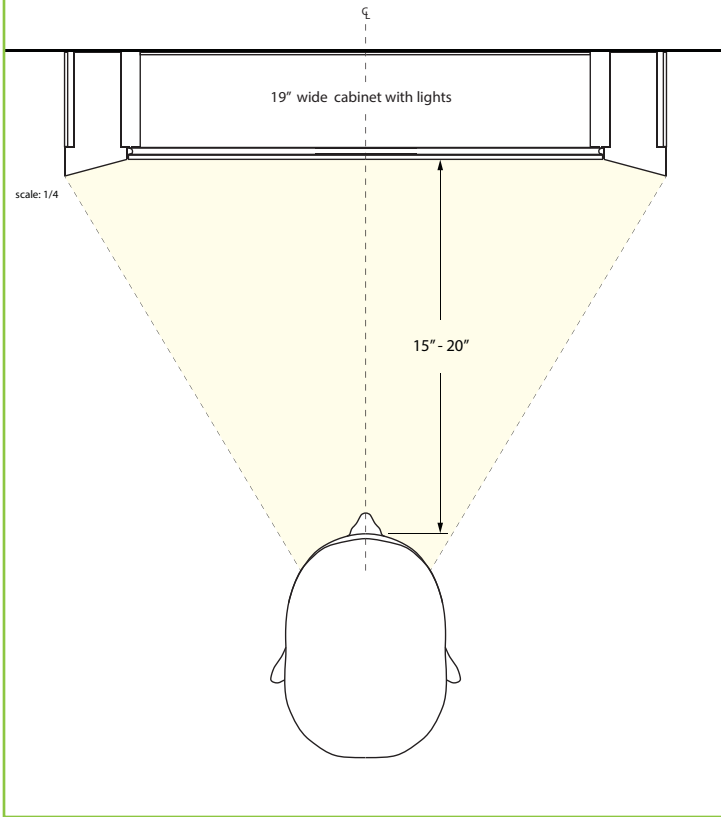

GLASSCRAFTERS INC.

VERTICAL LED TASK LIGHTS

Vertical LED Task Lights

Features UL recognized components

Patent Pending

GlassCrafters' Vertical LED Task Lights illuminate your daily grooming activities with energy efficient, optimal warm white light and integrate seamlessly into any décor.

Providing a minimal, low profile aesthetic, the Vertical LED Task Lights are easy to install and complement GlassCrafters' 24", 30" and 36" high, frameless cabinets.

quality / color / output

1200k

2700k

4100k